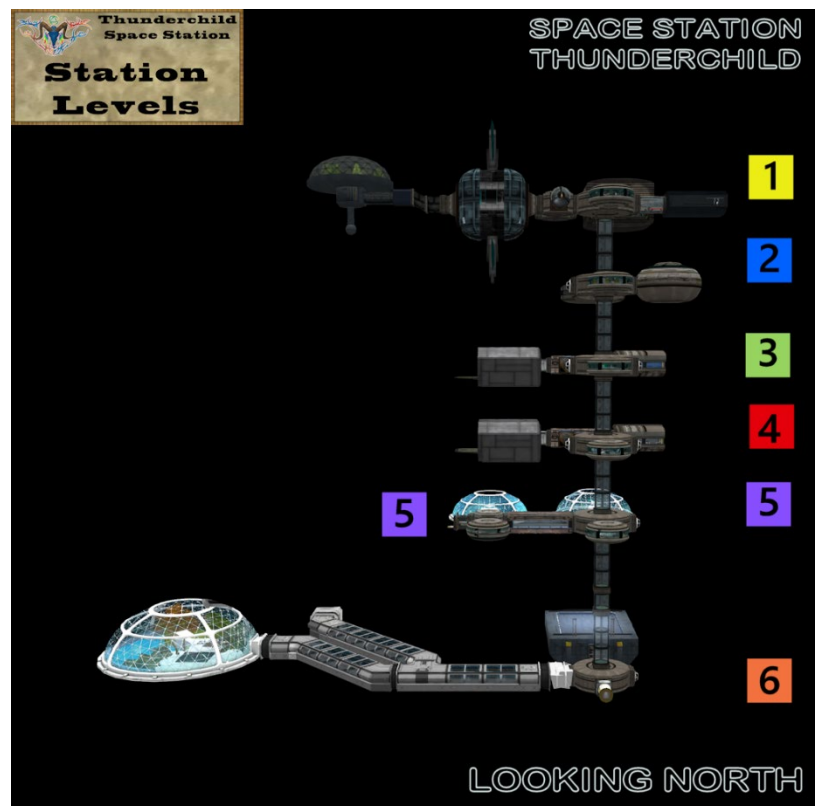

Level Five: Q05

1. Habitat Dome, 32-meters (Q05A) SOHO Rental