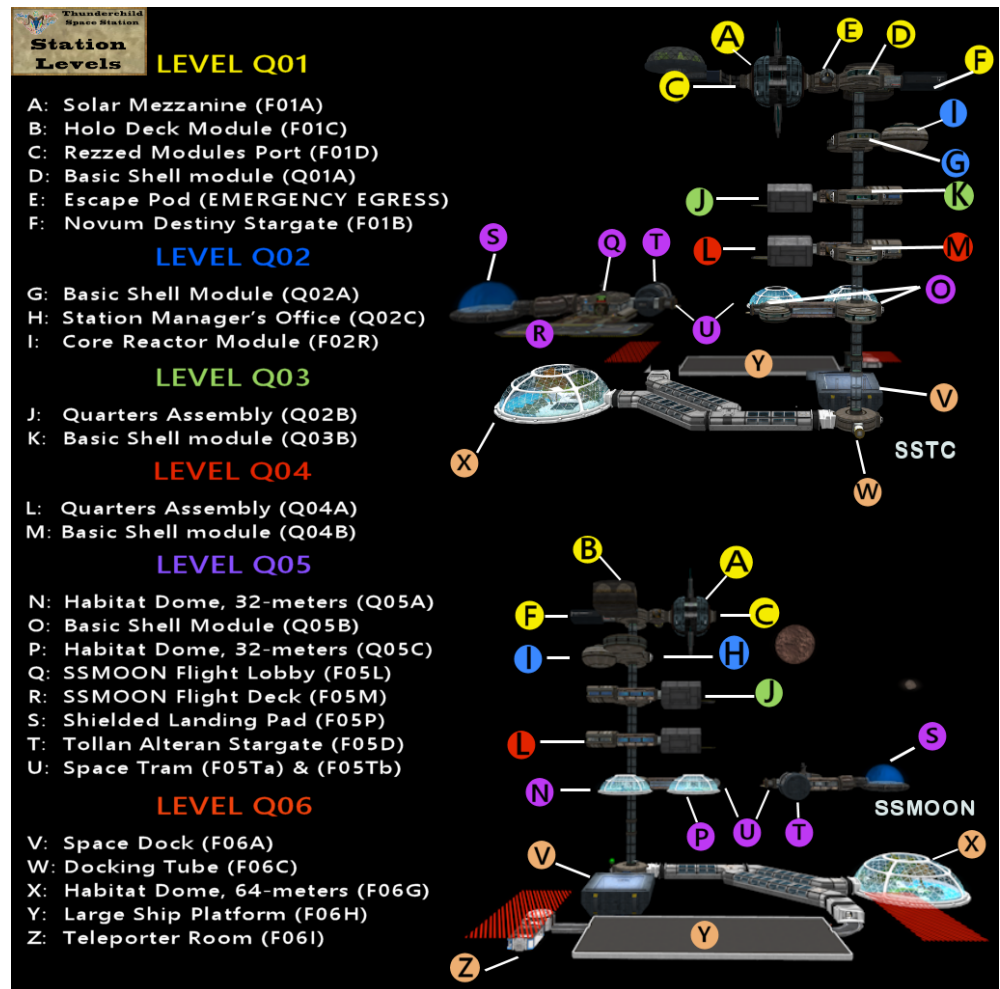

2. Basic Shell Module (Q05B) Residential SOHO Rental.
3. Habitat Dome, 32-meters (Q05C) SOHO Rental
4. Space Tram SSTC & SS Moonshadow (F05Tb).

Moonshadow Station

Level Five SSMOON: Q05

1. Space Tram between SS Moonshadow & SSTC (F05Ta).
2. Flight Lobby (F05L)
3. Flight Deck (F05M).
4. Shielded Landing Pad (F05P).
5. Tollan Alteran Stargate (F05D)

Level Six:Q06

1. Space Dock (F06A).
2. Docking Tube (F06C).
3. Habitat Dome, 64-meters (F06G).
4. Large Ship Docking Platform (F06H).

TENANT AND ON-SITE BEHAVIOR

This is a moderate area. Public nudity is generally acceptable but keep adult activities inside your Personal Space. No grieving, bashing or hateful activities allowed. People will get one warning before being banned. Everyone is considered a responsible adult and treated as such regardless of their avatar's form. Flying and voice is allowed for everyone although game spots may have restrictions via Security Orb. Please manage your voice controls and language accordingly.

ALL THINGS NOT ADDRESSED

If in doubt or you have a question, talk or chat with the any of our staff.

DOCUMENTS LINKS

- Primary Documents Links: <https://thunderchild.net/SL/doc/TCGWS-DocPrimeLinks.pdf>.
- Station Details