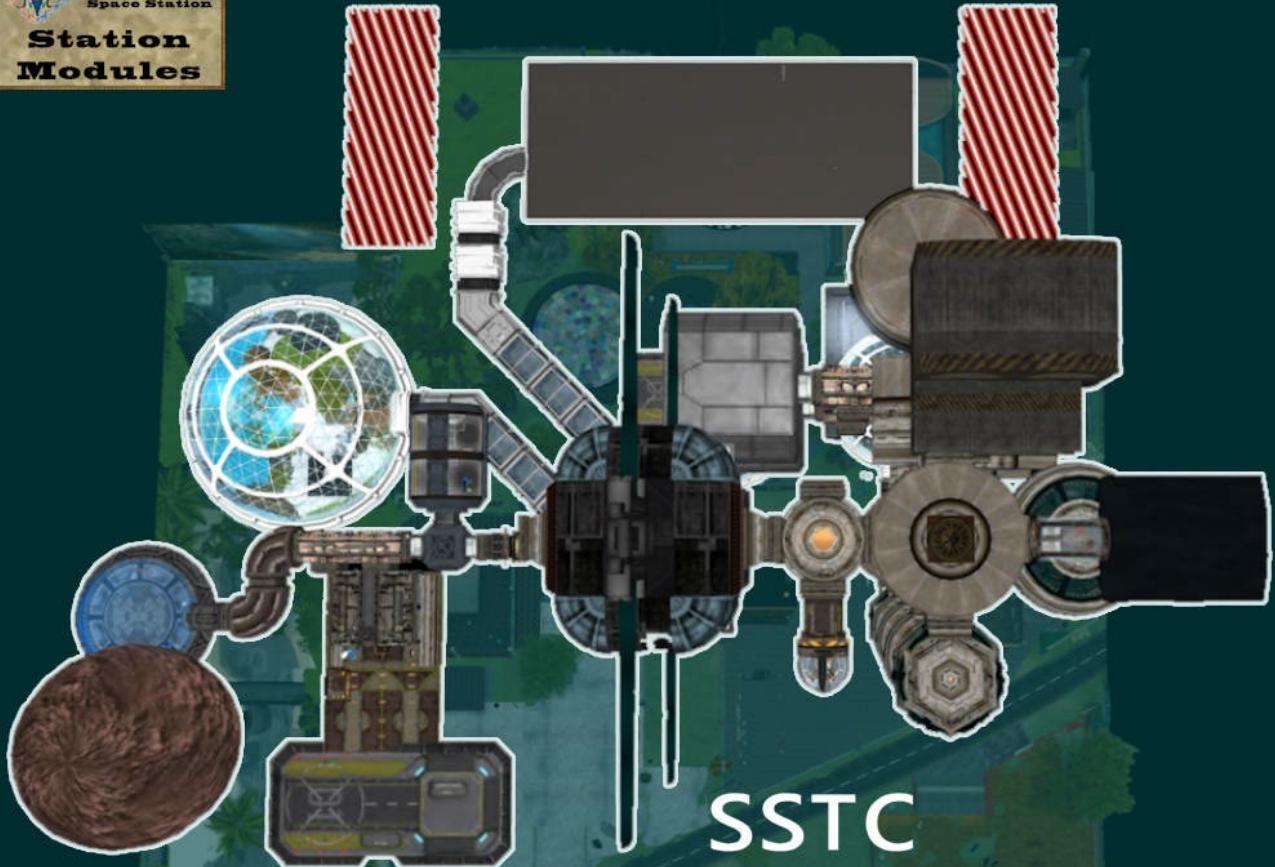

Thunderchild
Space Station
**Station
Modules**

SSTC

MOONSHADOW
LOGISTICS