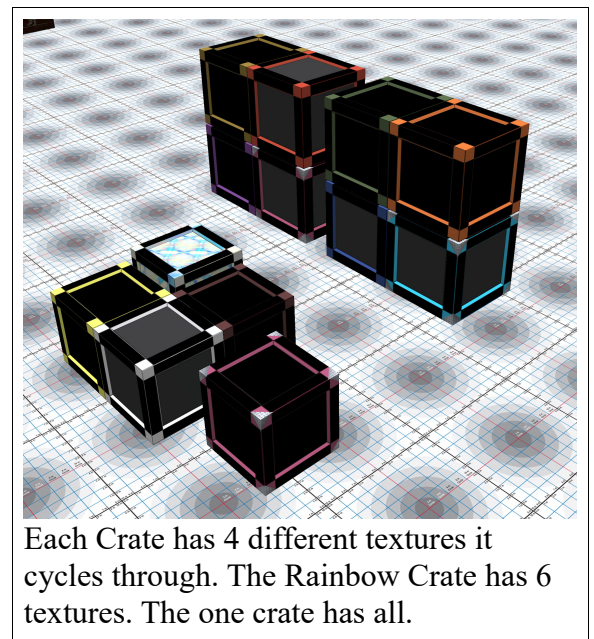

INFORMATION

These mesh boxes can be viewed in-world at the main site in Milda. A rezzer is at the SLurl for rezzing and viewing the crates. Full Perm textures are available at AJ's Texture Gallery individually or as a group. The textures can be bought as single sides textures or as a full pattern for the Mesh boxes by T-3D Creations.

You can find my web portfolio at <http://thunderchild.net> or reach me at ajleibengeist@thunderchild.net

50 Solid Zone Colors Mesh Box Textures

View in SL

Textures for T-3D Creations' Nice Looking Crate (mesh) See note for SLMP link.
(COPY ONLY) see note V1