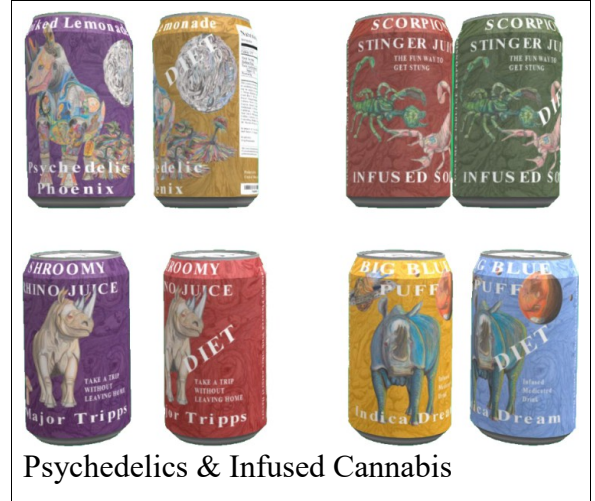

Crash of Rhinos, Novelty Drinks and Groupings

These drink labels are available as canned drinks in Second Life Only.

The Novelty Soda Book & Pack

The artwork is also available on products from RedBubble.com and Society6.com. The drinks are broken down into groupings as follows.

Psychedelics & Infused Cannabis

- Psychedelic Phoenix Spiked Lemonade, Psychedelics
- Shroomy Rhino Juice, Psychedelics
- Scorpion Stinger Juice, Psychedelics
- Big Blue Puff, Infused Indica

Alcoholic drinks

- Water Boy, Double White
- Boss Hog, Oatmeal Stout
- Koi Buddies, Draft larger
- General Tuff, Tripple IPA
- Dead World Wine, Really Dry Wine
- Tyrian Raptor, Purple Velvet Milk Stout

Energy & Protein Drinks

- Lava Rhino, Mechanical Rhino Juice
- Electric Wolf, Mechanical Rhino Juice
- Titian Lion, Mechanical Rhino Juice
- Bison & Horse, Protien Drink

Soda

- Crimson Pyramid Rams, Boneyard Soda.