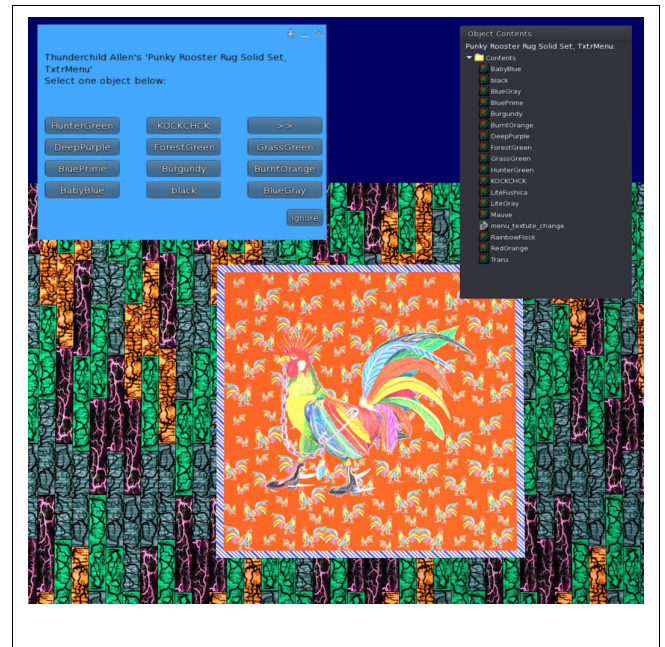

UNPACKING CASPERVEND

CasperVend items come in a box and will probably show up in your Objects Folder. You'll need to rez the box and open it to copy to your inventory. Since there are no copy permissions, you'll get a message that they have to move to inventory. There is a Sandbox on the Milda shops.

UNPACKING SL MARKETPLACE

Markerplace purchases most likely will not be boxed and can be viewed in the contents tab on the product page. Those items will go to your Received Items Folder in your Inventory. Items with no copy permissions, will move in and out of inventory as you rez them and take them back.

INFORMATION

Punky Rooster is the mascot for KOCK.rocks BiPolar Radio. [Http://kock.rocks](http://kock.rocks).

AVAILABILITY

This product as a transparency is only available in Second Life (SL).

This product in various forms are available in Second Life (SL) and Real Life (RL). RL products are provided by third-party on-demand companies including RedBubble.com, Society6.com, Spoonflower.com and others