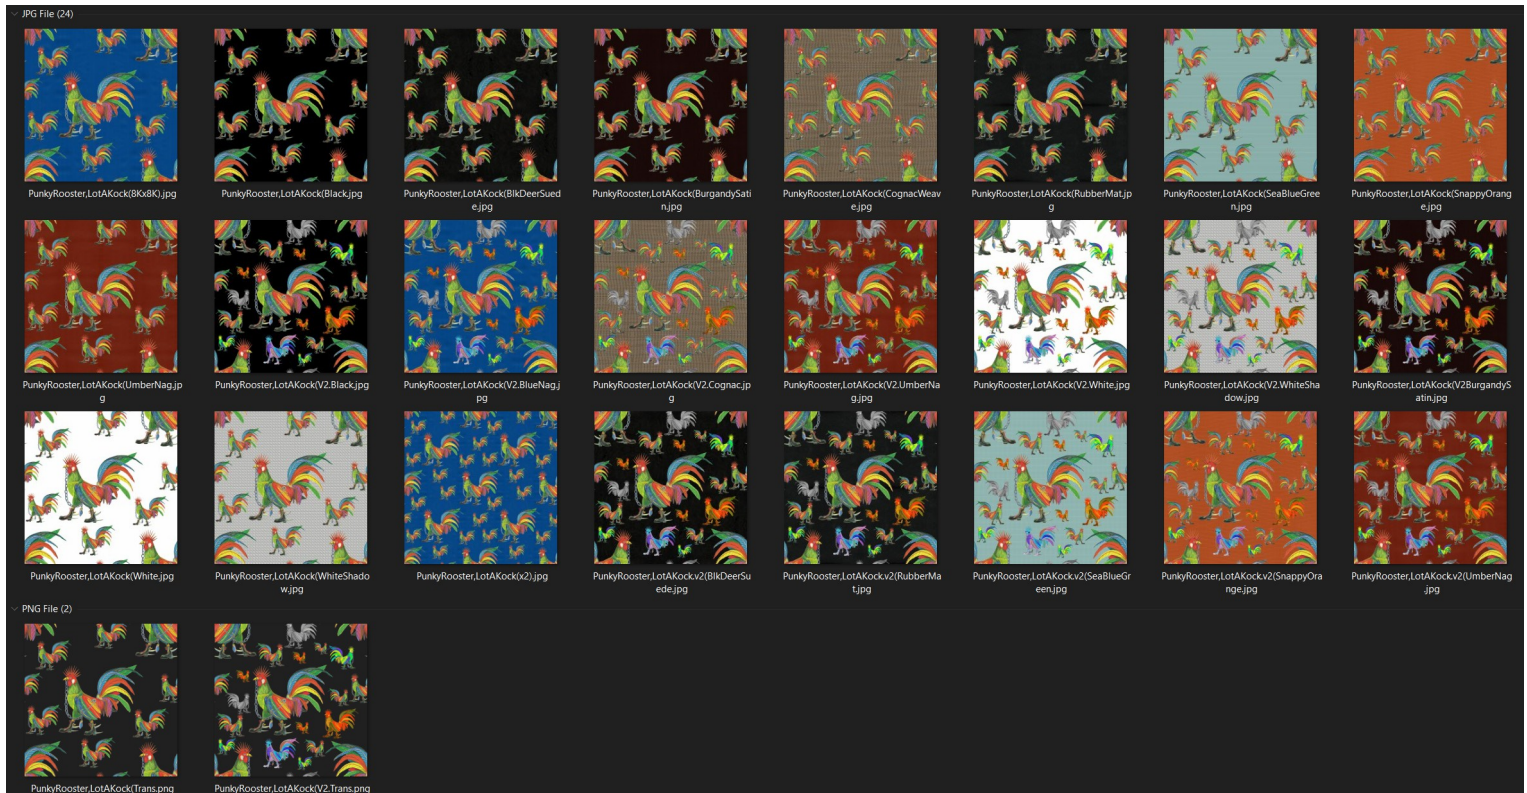

FEATURES

FULL PERMISSIONS

- 24 Solid Texture backgrounds
- 2 Transparent designs background
- Permissions are COPY & MODIFY

Copyable products can be redelivered. If you lose your items, both the SL Marketplace and CasperVend systems can redeliver your purchase.

Please do not resale these textures and patterns by themselves in Second Life. Do not sell them on other Vrs without permission. Do not use them in RL products. Contact me in SL for any other SL or RL use. In SL, they must be part of a build and not as Full Permissions. (Full Perm). Refer to the Second Life Terms of Service <https://www.lindenlab.com/legal/second-life-terms-and-conditions>