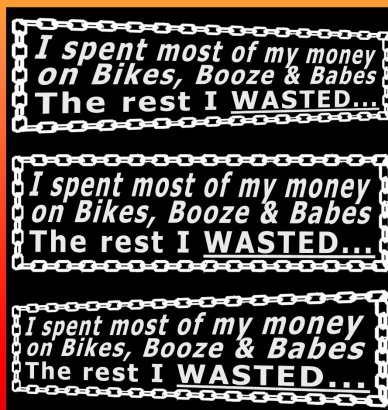

Rude Biker Set 2 Texture for Patches

Two Single Textures COPY MOD