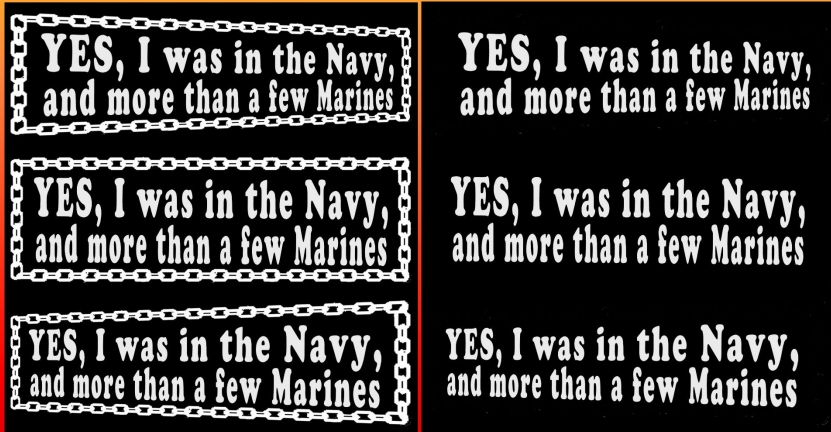

Rude Biker Set 2 Texture for Patches

Two Single Textures
COPY MOD