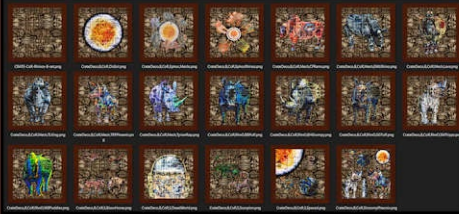

This packaging is in a basic prim with a linked label. There is a limited permissions script to change the textures on all sides at a touch. Removed the unpacking script to use this with textures.

There are 7 sets of textures available in this line. Labeled Set-A through Set-G. A mega pack contains all 7 sets, A through G.

DECROTIVE CRATE
Crash of Rhinos
Crate Art Set A

Box contains 20 Full Perm Textures.
Box unpacks on rez or attach.
See this item at the Holovend inworld.

DECROTIVE CRATE
Crash of Rhinos
Crate Art Set B

Box contains 20 Full Perm Textures.
Box unpacks on rez or attach.
See this item at the Holovend inworld.