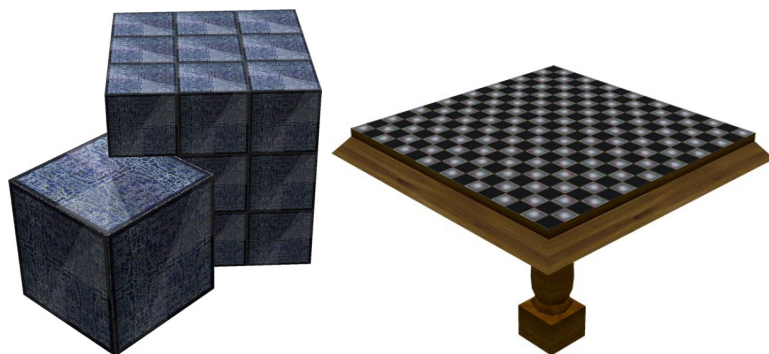

## CHECKER BOARDS, TEXTURE SETS, STANDARD & NON-STANDARD BOARDS

### NOTE:

Standard checker boards are 8 x8 squares, have two to three tones per quad with one pair of identical squares. Some textures are completed 8x8 patterns and others are just the 4 square quads that are repeated 4 times each direction for the completed checker board.

Non-Standard checker boards do not follow the 8x8 patterns of the standard. There are different number of squares on each side and the pattern may have mixed sizes and rotations of squares.

These are generally packaged separately, and each has its own demonstration objects. Demo objects are a table with the texture applied to the top or a two pair block object. The horizontal and vertical scaling is noted with the demo. The table is either 1x1 or 4x4. The smaller block is 1x1 all sides and the larger block is 3x3 all sides.