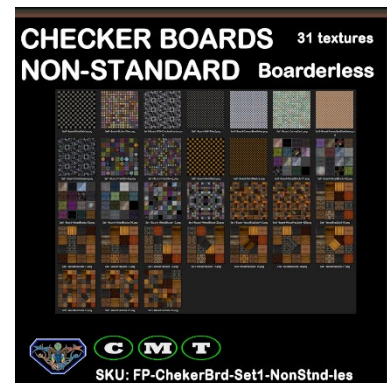

## CHECKER BOARDS, TEXTURE SETS, STANDARD & NON-STANDARD BOARDS

### NOTE:

Standard checker boards are 8 x8 squares, have two to three tones per quad with one pair of identical squares. Some textures are completed 8x8 patterns and others are just the 4 square quads that are repeated 4 times each direction for the completed checker board.

Non-Standard checker boards do not follow the 8x8 patterns of the standard. There are different number of squares on each side and the pattern may have mixed sizes and rotations of squares.

These are generally packaged separately, and each has its own demonstration objects. Demo objects are a table with the texture applied to the top or a two pair block object. The horizontal and vertical scaling is noted with the demo. The table is either 1x1 or 4x4. The smaller block is 1x1 all sides and the larger block is 3x3 all sides.