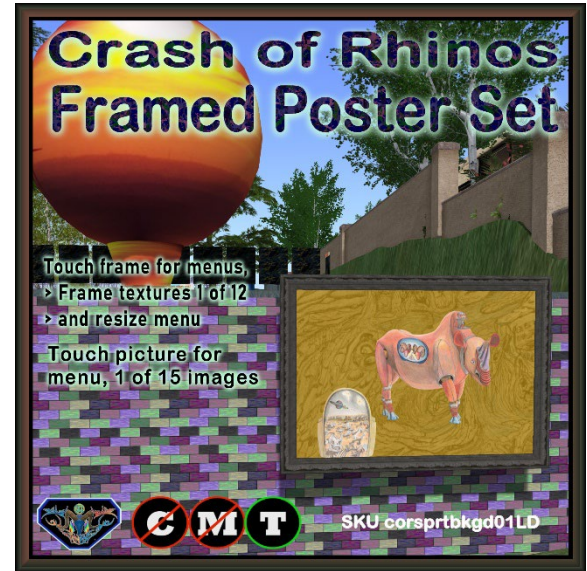

NOTE:

THE PERMISSIONS FOR OBJECTS ARE TRANSFER ONLY.

This is a mesh frame with a prim canvas. The frame has multiple textures that are accessed by touching the frame. This will bring up a menu with frame texture numbers and a menu for resizing. They will be on top of each other, so move or dismiss one of them to use the other. The picture menu is access by touching the picture. This will show a menu with short names for each of the image options.

Frames and pictures come in four variations for size.

- (corsprtbkgd01L2) 675 x 1024 pixels
- (corsprtbkgd01LD) 1024 x 616 pixels < **THIS PACKAGE**
- (corsprtbkgd01SQ)1024 x 883 pixels
- (corsprtbkgd01TL) 1024 x 706 pixels

FEATURES

- Resize menu
- Multiple frame textures selected by menu.
- Multiple images selected by menu.
- Transfer only permissions.