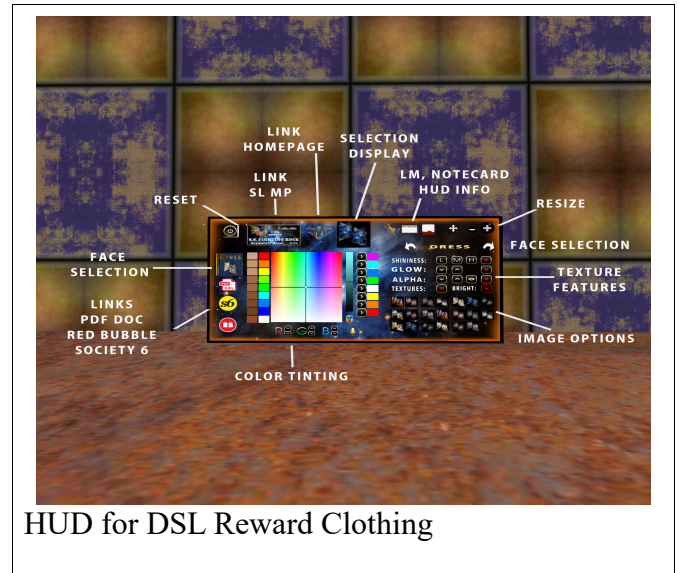

This package was free for people completing the Grid Drive, All others have to buy it. The DSL Reward Package for this drive included SL items from this set and links for the RL products.

Matching and similar Real Life products are provided by on-line third-party on-demand companies. There are several matching and similar products for RL. If there is a product from my SL shops that you'd like to have in Real Life, Let me know! Stores include RedBubble.com, Society6.com, SpoonFlower.com, TeePublic.com.

FEATURES

- One HUDs with 21 textures
- Background images from NASA Library
- Pictured Space Station Fighting KOCK in Triasm
- Matching RL items

HUD & USE

The HUD system I use is by Creative Designs. The HUD and clothing work on a channel number, Similar clothing lines will have the same channel number. All Women's Polo shirts are on the same channel and can be used with all the sets of HUDs for the same Polo shirts. The HUD provides control for color tinting, shininess, glow, alpha, texture and bright for thW clothing.

HUD for DSL Reward Clothing

Once you've added the clothing to what you are wearing, double click on the HUD to attach it to the screen. You can move it around using the editing tools. Hit the open/close button to close and reopen it so the scripts have all reset.

You will need to touch the select the shirt button and then touch the select texture button. This ensures the clothing is selected.

You can now play with the other sections. The Color tinting will apply a color to the clothing. The sizing buttons will change the overall size of the clothing to a certain degree. The eye on the Alpha row, will make the clothing transparent. The Red Xs will cancel any one of the alterations.