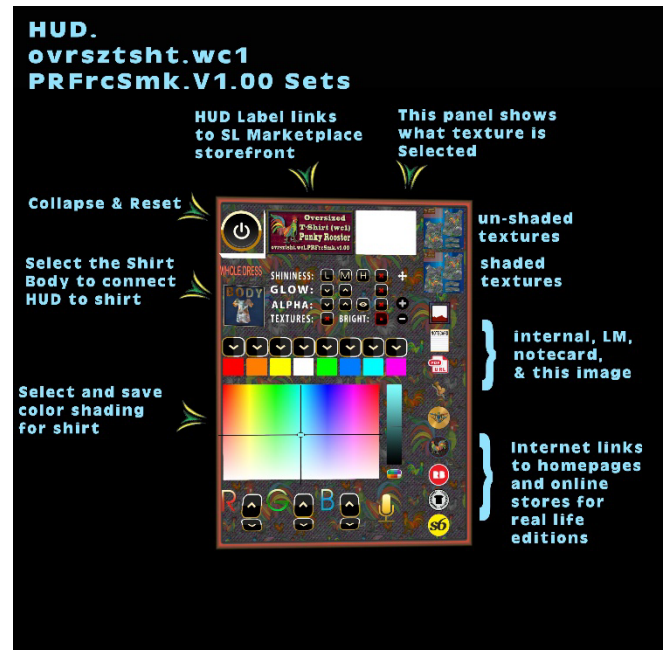

HUD & USE

The HUD system is by Creative Designs. The HUD and clothing work on a channel number, Similar clothing lines will have the same channel number. All Women's Oversized T-Shirts by White Canvas with the SKU **ovrsztsht,wc1** are on the same channel and can be used with all the sets of HUDs for this shirt. The HUD provides control for color tinting, shininess, glow, alpha, texture, and brightness.

Once you've added the clothing to what you are wearing, double click on the HUD to attach it to the screen. You can move it around or enlarge it using the editing tools. Hit the open/close button to close and reopen it so the scripts have all reset.