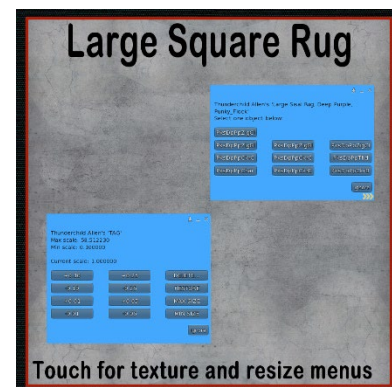

DEMOS & HOLOVEND VIEWS

There are demo models available on the Marketplace, inworld on Casper Vendors and HoloVendors. Demo models will last for several hours to a day.

You can see this item inworld at the at the Art Store on the HoloVendor there. Art Store SLurl:

<http://maps.secondlife.com/secondlife/Milda/89/153/55>.

TOS

TCGWS TOS: <https://thunderchild.net/SL/doc/TCGWS-TOS.pdf>

Second Life Terms of Service <https://www.lindenlab.com/legal/second-life-terms-and-conditions>

UNPACKING

CasperVend items come in a Mesh Crate and will probably show up in your Objects Folder. You'll need to rez or wear the delivery crate for it to open and copy to your inventory. The same crate is delivered by the SL Marketplace. It will go to your Received Items Folder. The front label on the crate has a menu to select the label, a blank, the TCGWS logo, and any information images for the product. The crate will open a menu to unpack when it is rezzed. After unpacking, it will offer to delete or cancel. Keep a copy of the create so you can always get the textures if you need them.

ADDITIONAL INFORMATION

The TCGWS project homepage is <https://thunderchild.net>. There is a free product "Business & Artist Information" from the SL MP or CasperVend in-World. Contact AJ Leibengeist aka Thunderchild Allen inworld for questions or issues.