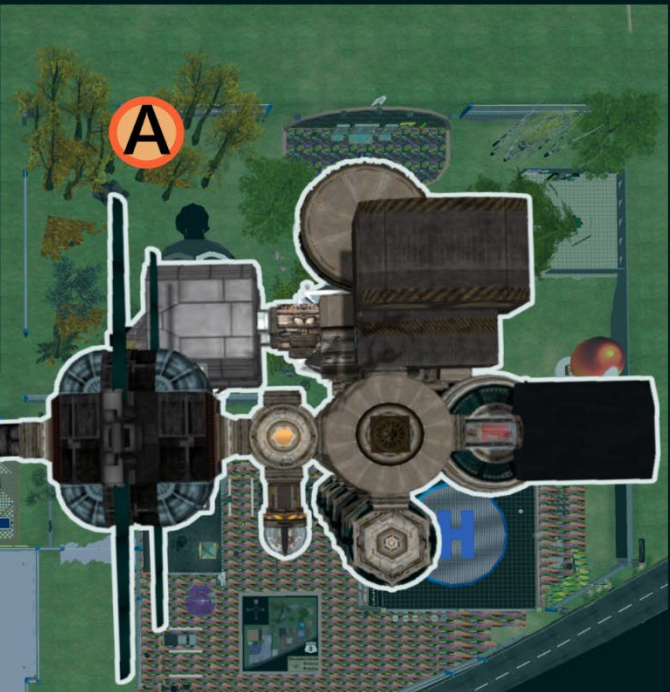

# MOONSHADOW SPACE PORT

# SPACE STATION THUNDERCHILD

- A: Center Stack & Lift
- B: Connector Module
- C: Escape Pod
- D: Solar Pod, Teleport Lobby,  
Rezzers, Gallery & Vendors
- E: Basic Shell Module
- F: Stargate & Observation Deck
- G: Holo Deck
- H: Station Manager's  
Quarters
- I: Part of Residential  
Quarters
- J: Port for Rezzed  
Modules including  
various docking options

MOONSHADOW  
TRANSPORT

- K: SSTC & Moonshadow Transport  
Flight Deck Lounge
- L: Flight Deck
- M: Shielded Landing Pad

**Moonshadow  
Transportation**

**Thunderchild  
Space Station**  
**Station  
Modules**

**A:** SS Thunderchild  
Main superstructure  
Station Manager Office,  
Residential, Domes,  
Facility Modules, shops,  
Vendors, ships docking,  
Stargate, Teleporters,  
GridHaul, Bar

**B:** Moonshadow Transport  
Flight Deck, Public Rez,  
GridHaoul, GTFO