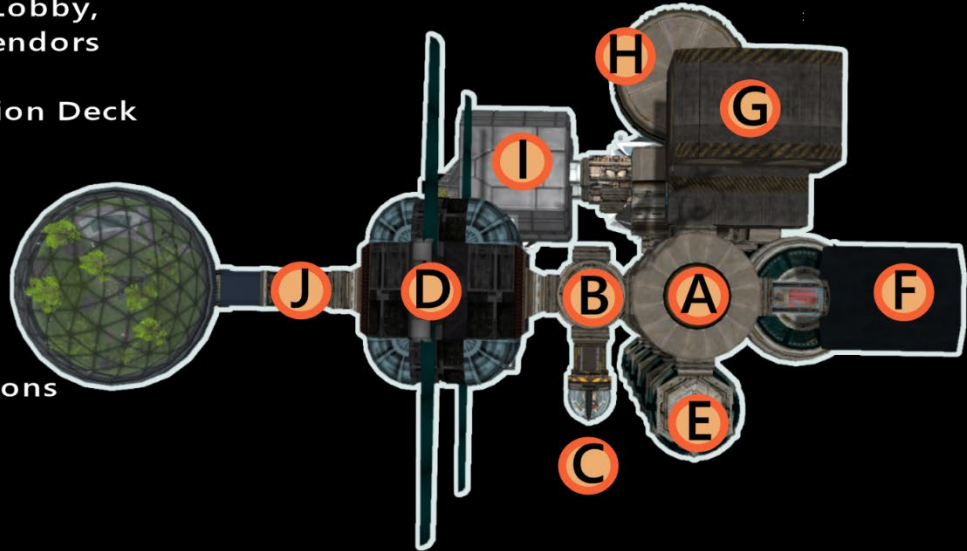

# SPACE STATION THUNDERCHILD

# MOONSHADOW SPACE PORT

# SPACE STATION THUNDERCHILD

- A: Center Stack & Lift
- B: Connector Module
- C: Escape Pod
- D: Solar Pod, Teleport Lobby,  
Rezzers, Gallery & Vendors
- E: Basic Shell Module
- F: Stargate & Observation Deck
- G: Holo Deck
- H: Station Manager's  
Quarters
- I: Part of Residential  
Quarters
- J: Port for Rezzed  
Modules including  
various docking options

MOONSHADOW  
TRANSPORT

- K: SSTC & Moonshadow Transport  
Flight Deck Lounge
- L: Flight Deck
- M: Shielded Landing Pad

**Moonshadow  
Transportation**

**Thunderchild  
Space Station**  
**Station  
Modules**