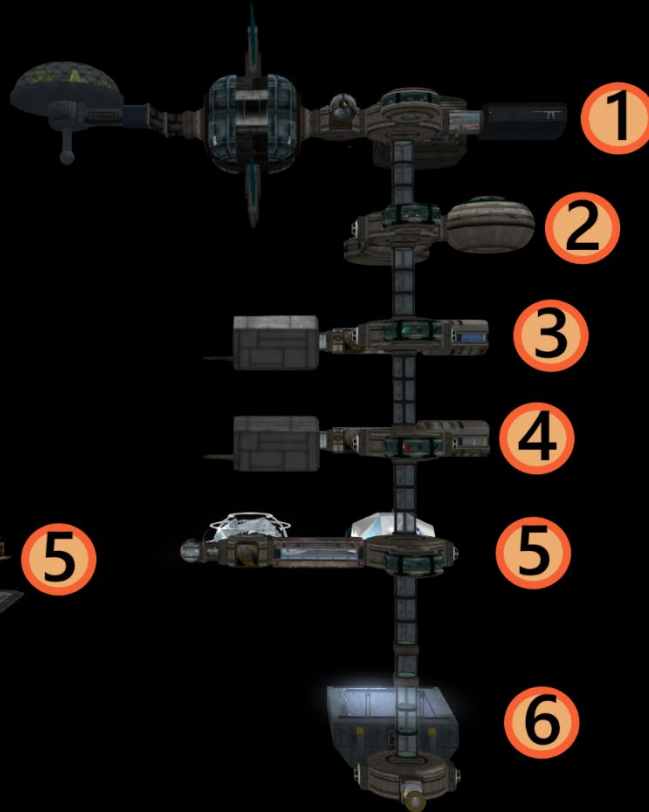

MOONSHADOW  
TRANSPORT

- K: SSTC & Moonshadow Transport  
Flight Deck Lounge
- L: Flight Deck
- M: Shielded Landing Pad

**Moonshadow  
Transportation**

**Thunderchild  
Space Station**  
**Station  
Modules**

**A:** SS Thunderchild  
Main superstructure  
Station Manager Office,  
Residential, Domes,  
Facility Modules, shops,  
Vendors, ships docking,  
Stargate, Teleporters,  
GridHaul, Bar

**B:** Moonshadow Transport  
Flight Deck, Public Rez,  
GridHaoul, GTFO

**B:** Moonshadow Transport  
Flight Deck, Public Rez,  
GridHaoul, GTFO

Thunderchild  
Space Station

# Station Levels

5

1

2

3

4

5

6