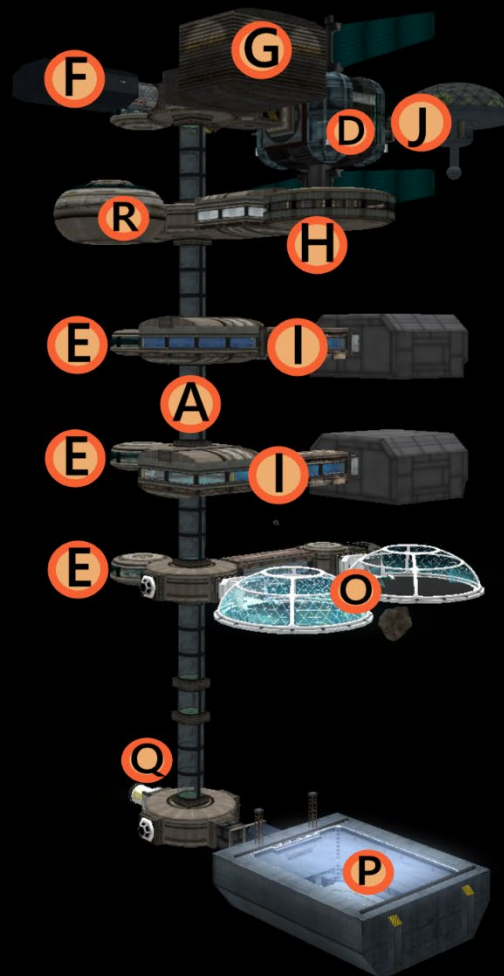

# SPACE STATION THUNDERCHILD

- A: Center Stack & Lift
- B: Connector Module
- C: Escape Pod
- D: Solar Pod, Teleport Lobby,  
Rezzers, Gallery & Vendors
- E: Basic Shell Module
- F: Stargate & Observation Deck
- G: Holo Deck
- H: Station Manager's  
Quarters
- I: Part of Residential  
Quarters
- J: Port for Rezzed  
Modules including  
various docking options

SPACE STATION  
THUNDERCHILD

LOOKING  
NORTH

# SPACE STATION THUNDERCHILD

- A: Center Stack & Lift
- B: Connector Module
- C: Escape Pod
- D: Solar Pod, Teleport Lobby, Rezzers, Gallery & Vendors
- E: Basic Shell Module
- F: Stargate & Observation Deck
- G: Holo Deck
- H: Station Manager's Quarters
- I: Hanger Residential Quarters
- J: Port for Rezzed Modules including various docking options
- K: Shuttle between SSTC & Moonshadow Trasport
- L: Flight Deck Lounge
- M: Flight Deck
- O: 32 Meter Habitat Domes
- P: Space Dock
- Q: Ship Docking Tube
- R: Power Module