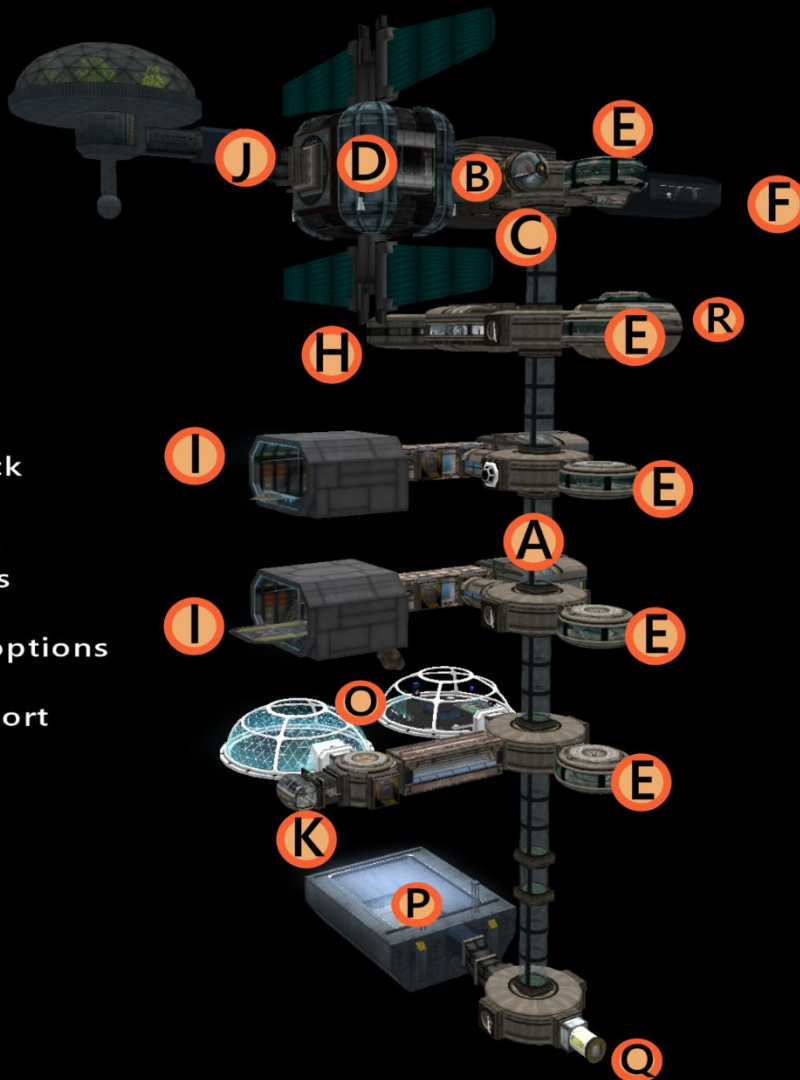

# Station Levels

5

1

2

3

4

5

6

SPACE STATION  
THUNDERCHILD

LOOKING  
NORTH

# SPACE STATION THUNDERCHILD

- A: Center Stack & Lift
- B: Connector Module
- C: Escape Pod
- D: Solar Pod, Teleport Lobby, Rezzers, Gallery & Vendors
- E: Basic Shell Module
- F: Stargate & Observation Deck
- G: Holo Deck
- H: Station Manager's Quarters
- I: Hanger Residential Quarters
- J: Port for Rezzed Modules including various docking options
- K: Shuttle between SSTC & Moonshadow Trasport
- L: Flight Deck Lounge
- M: Flight Deck
- O: 32 Meter Habitat Domes
- P: Space Dock
- Q: Ship Docking Tube
- R: Power Module