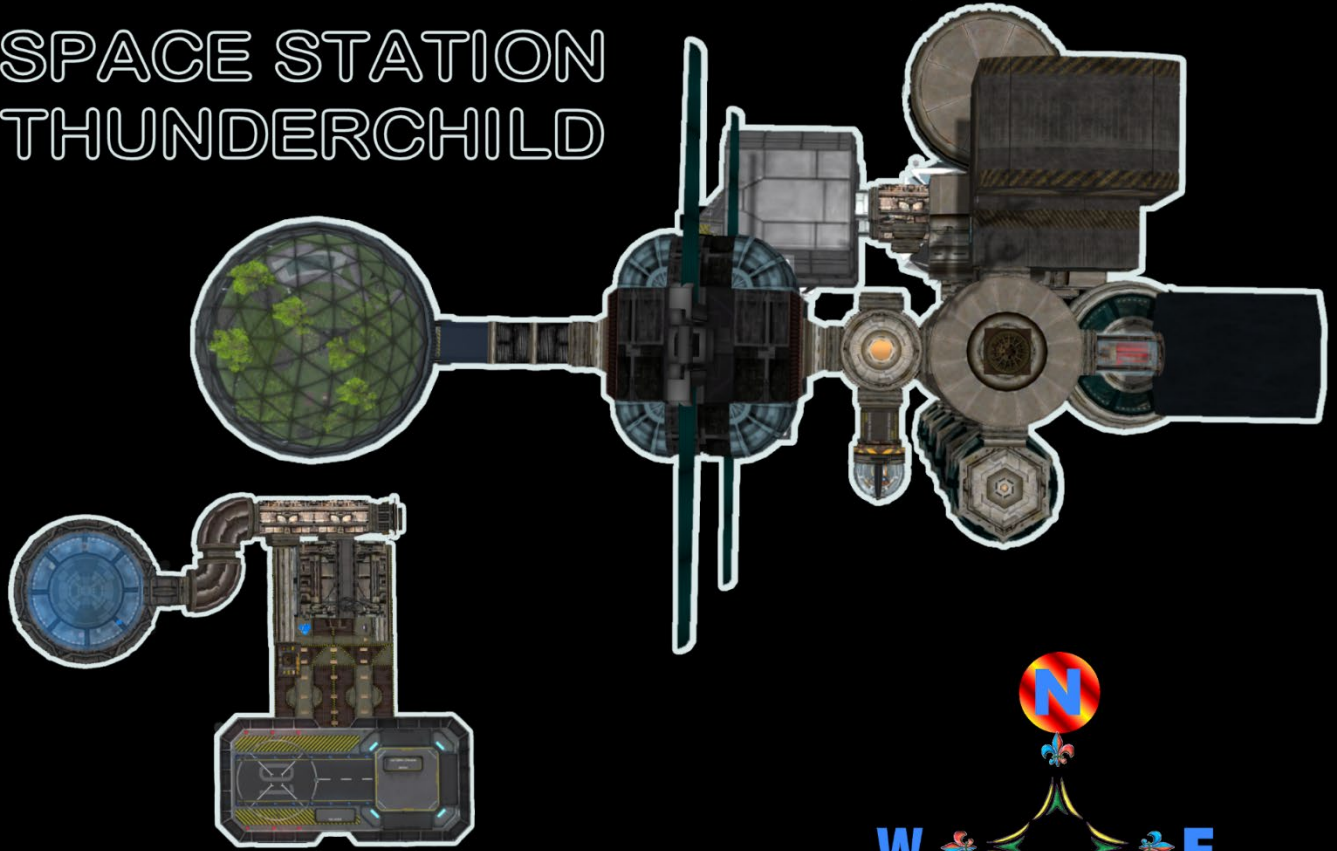

# SPACE STATION THUNDERCHILD

# MOONSHADOW SPACE PORT

# SPACE STATION THUNDERCHILD

- A: Center Stack & Lift
- B: Connector Module
- C: Escape Pod
- D: Solar Pod, Teleport Lobby,  
Rezzers, Gallery & Vendors
- E: Basic Shell Module
- F: Stargate & Observation Deck
- G: Holo Deck
- H: Station Manager's  
Quarters
- I: Part of Residential  
Quarters
- J: Port for Rezzed  
Modules including  
various docking options

MOONSHADOW  
TRANSPORT

- K: SSTC & Moonshadow Transport  
Flight Deck Lounge
- L: Flight Deck
- M: Shielded Landing Pad

**Moonshadow  
Transportation**

**Thunderchild  
Space Station**  
**Station  
Modules**