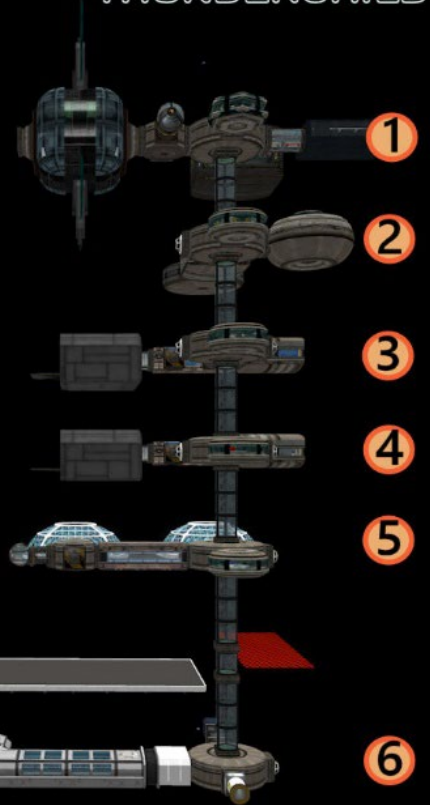

SPACE STATION
THUNDERCHILD

LOOKING NORTH