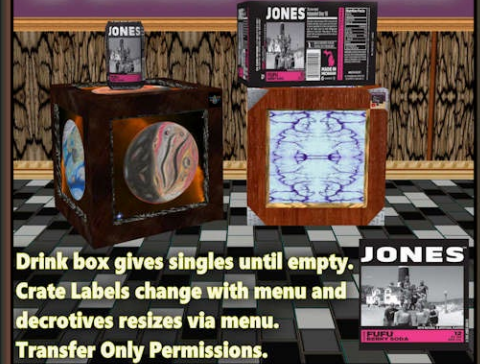

Decrotive Crate & Drink 12 Pack

Drink box gives singles until empty.
Crate Labels change with menu and
decrotives resizes via menu.
Transfer Only Permissions.

Decrotive Crate & Drink 12 Pack

Drink box gives singles until empty.
Crate Labels change with menu and
decrotives resizes via menu.
Transfer Only Permissions.