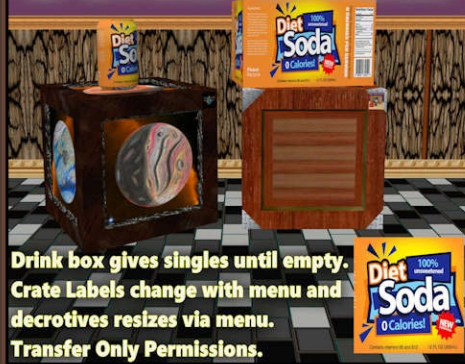

Decrotive Crate & Drink 12 Pack

Drink box gives singles until empty.
Crate Labels change with menu and
dectrotives resizes via menu.
Transfer Only Permissions.

Decrotive Crate & Drink 12 Pack

Drink box gives singles until empty.
Crate Labels change with menu and
dectrotives resizes via menu.
Transfer Only Permissions.

Decrotive Crate & Drink 12 Pack

Drink box gives singles until empty.
Crate Labels change with menu and
decrotives resizes via menu.
Transfer Only Permissions.

Decrotive Crate & Drink 12 Pack

Drink box gives singles until empty.
Crate Labels change with menu and
decrotives resizes via menu.
Transfer Only Permissions.