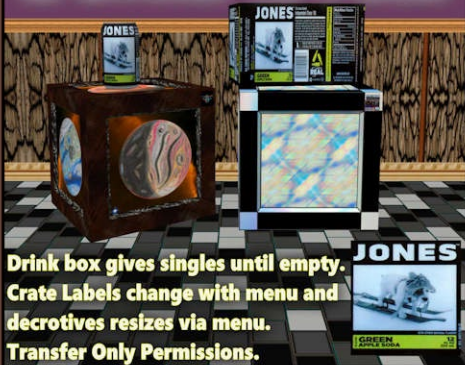

Decrotive Crate & Drink 12 Pack

Drink box gives singles until empty.
Crate Labels change with menu and
decrotives resizes via menu.
Transfer Only Permissions.

Decrotive Crate & Drink 12 Pack

Drink box gives singles until empty.
Crate Labels change with menu and
decrotives resizes via menu.
Transfer Only Permissions.

Decrotive Crate & Drink 12 Pack

Drink box gives singles until empty.
Crate Labels change with menu and
decrotives resizes via menu.
Transfer Only Permissions.

Decrotive Crate & Drink 12 Pack

Drink box gives singles until empty. **JONES**
Crate Labels change with menu and
decrotives resizes via menu.
Transfer Only Permissions.