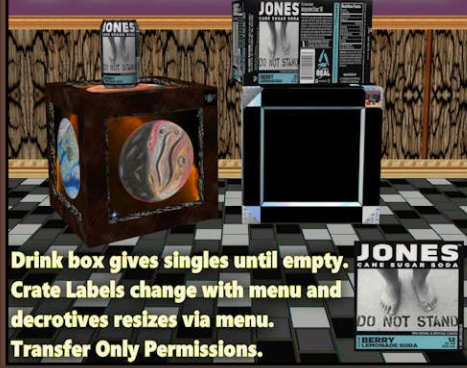

Decrotive Crate & Drink 12 Pack

Drink box gives singles until empty.
Crate Labels change with menu and
decrotives resizes via menu.
Transfer Only Permissions.

Decrotive Crate & Drink 12 Pack

Drink box gives singles until empty.
Crate Labels change with menu and
decrotives resizes via menu.
Transfer Only Permissions.

Decrotive Crate & Drink 12 Pack

Drink box gives singles until empty.
Crate Labels change with menu and
decrotives resizes via menu.
Transfer Only Permissions.

Decrotive Crate & Drink 12 Pack

Drink box gives singles until empty. **JONES**
Crate Labels change with menu and
decrotives resizes via menu.
Transfer Only Permissions.

Decrotive Crate & Drink 12 Pack

Drink box gives singles until empty. **JONES**
Crate Labels change with menu and
decrotives resizes via menu.
Transfer Only Permissions.

Decrotive Crate & Drink 12 Pack

Drink box gives singles until empty. **JONES**
Crate Labels change with menu and
decrotives resizes via menu.
Transfer Only Permissions.