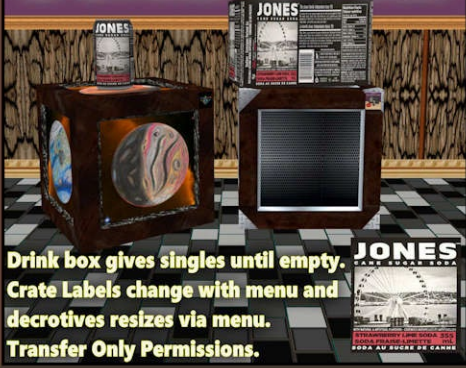

Decrotive Crate & Drink 12 Pack

Drink box gives singles until empty. **JONES**
Crate Labels change with menu and
decrotives resizes via menu.
Transfer Only Permissions.

Decrotive Crate & Drink 12 Pack

Drink box gives singles until empty. **JONES**
Crate Labels change with menu and
decrotives resizes via menu.
Transfer Only Permissions.

Decrotive Crate & Drink 12 Pack

Drink box gives singles until empty. **KOLA**
Crate Labels change with menu and
decrotives resizes via menu.
Transfer Only Permissions.

Decrotive Crate & Drink 12 Pack

Drink box gives singles until empty. **MOUNTAIN**
Crate Labels change with menu and
decrotives resizes via menu.
Transfer Only Permissions.