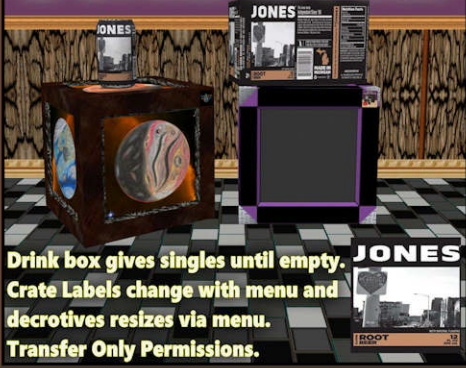

Decrotive Crate & Drink 12 Pack

Drink box gives singles until empty.
Crate Labels change with menu and
decrotives resizes via menu.
Transfer Only Permissions.

Decrotive Crate & Drink 12 Pack

Drink box gives singles until empty.
Crate Labels change with menu and
decrotives resizes via menu.
Transfer Only Permissions.

Decrotive Crate & Drink 12 Pack

Drink box gives singles until empty.
Crate Labels change with menu and
decrotives resizes via menu.
Transfer Only Permissions.

Decrotive Crate & Drink 12 Pack

Drink box gives singles until empty. **JONES**
Crate Labels change with menu and
decrotives resizes via menu.
Transfer Only Permissions.

Decrotive Crate & Drink 12 Pack

Drink box gives singles until empty. **JONES**
Crate Labels change with menu and
decrotives resizes via menu.
Transfer Only Permissions.

Decrotive Crate & Drink 12 Pack

Drink box gives singles until empty. **JONES**
Crate Labels change with menu and
decrotives resizes via menu.
Transfer Only Permissions.