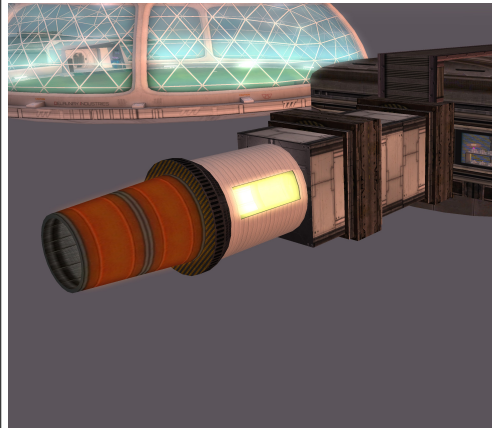

SSTC = SS Thunderchild, SSFK = SS Fighting KOCK

SPECIAL DOCKING ATTACHMENTS

Special Docking Attachments, Landing Pads and Hangers are available for ships in the Rez Room Q04D. This is the lower level of the Quarters Deck. Level Q04 has the Station's Shuttle Hanger and two large ship docking ports with rezzers for special attachments and docking requirements. There is a large blue orb on the NW corner of the Rez Room. Touch this for a TP into Rez Room.

South Wall Rezzer Set

North Wall Rezzer Set

SOUTH SIDE REZZERS

Space Dock	Shortbow Starship	Forseti Hanger	Curamal Starship	Elbow Dock	Metrero Freighter
Patlan Adapter	Patlan Cruiser	Docking Tube	Airlock Sphere	Thynome Guardian	Curamal Adapter

NORTH TUBE
Neo-Glide Docking Tube
&
Neo-Glide Spacecraft

NORTH TUBE
SLAB Shell Unit

NORTH TUBE
Single Door Room

NORTH TUBE
Sojourner Docking Port

NORTH TUBE
Captains Yacht Dock

NORTH TUBE
ModuPod Room

NORTH TUBE
Aeroshuttle Dock

NORTH TUBE
Shuttlecraft Dock

NORTH TUBE
Europa Outpost

WEST TUBE
Space Dock

WEST TUBE
Forseti Hanger

WEST TUBE
Elbow Dock

WEST TUBE
Docking Tube
&
Patlan Adapter

WEST TUBE
Airlock Sphere

WEST TUBE
Docking Tube