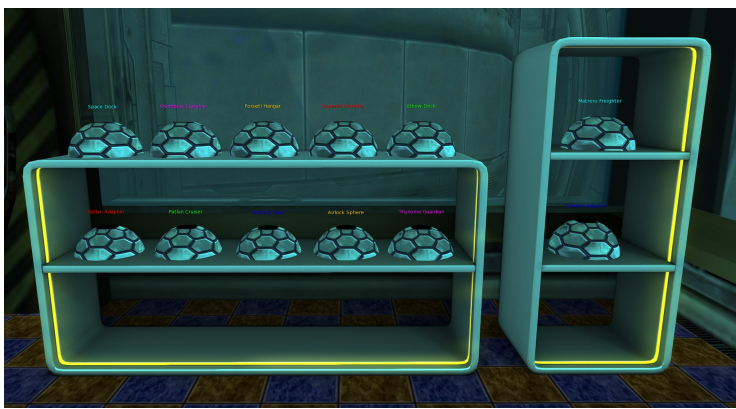

SSTC = SS Thunderchild, SSFK = SS Fighting KOCK

SPECIAL DOCKING ATTACHMENTS

Special Docking Attachments, Landing Pads and Hangers are available for ships in the Rez Room Q04D. This is the lower level of the Quarters Deck. Level Q04 has the Station's Shuttle Hanger and two large ship docking ports with rezzers for special attachments and docking requirements. There is a large blue orb on the NW corner of the Rez Room. Touch this for a TP into Rez Room.

The SLurl is

<http://maps.secondlife.com/secondlife/Milda/100/193/3811>

The Rez Room Rezzers for the North and West docking tubes are on the North and South wall respectively. The

North Docking Tube is connected directly to the Rez Room and can be accessed directly. The West Docking Tube is connected to the center Lift Stack and can be reached from there.

NOTE

- There are demo ships for each of the docking attachments.
- Some are not available for flight, just looks.
- Some of the docking attachments are assembled with two rezzers.
- When a rezzers is in use, a glowing ball will be on top of the rezzers.
- Rezzers do not have timers, so a rezzed docking attachment will remain until it is manually derezzed.
- Rezzers are in sets by numbers. A rezzers that works on the same tube and area will automatically derez when another rezzers uses that same tube and area.
- If you need an attachment that is not available, See Iris Herouin, Station Manager.

Rezzer Attachment List

Each of the rezzers has a float text tag above it. Images of each attachments or attachment set are shown below.

NORTH SIDE REZZERS

Type C Sshuttlecraft	Captains Yacht Dock	Captains Space Yacht	ModuPod Room	Aeroshuttle Dock	Shuttlecraft Dock
Neo-Glide Spacecraft	Sojourner Space Yacht	Sojourner Docking Port	Single door Room	SLAB Shell Unit	Neo-Glide Docking Tube
Europa Outpost					