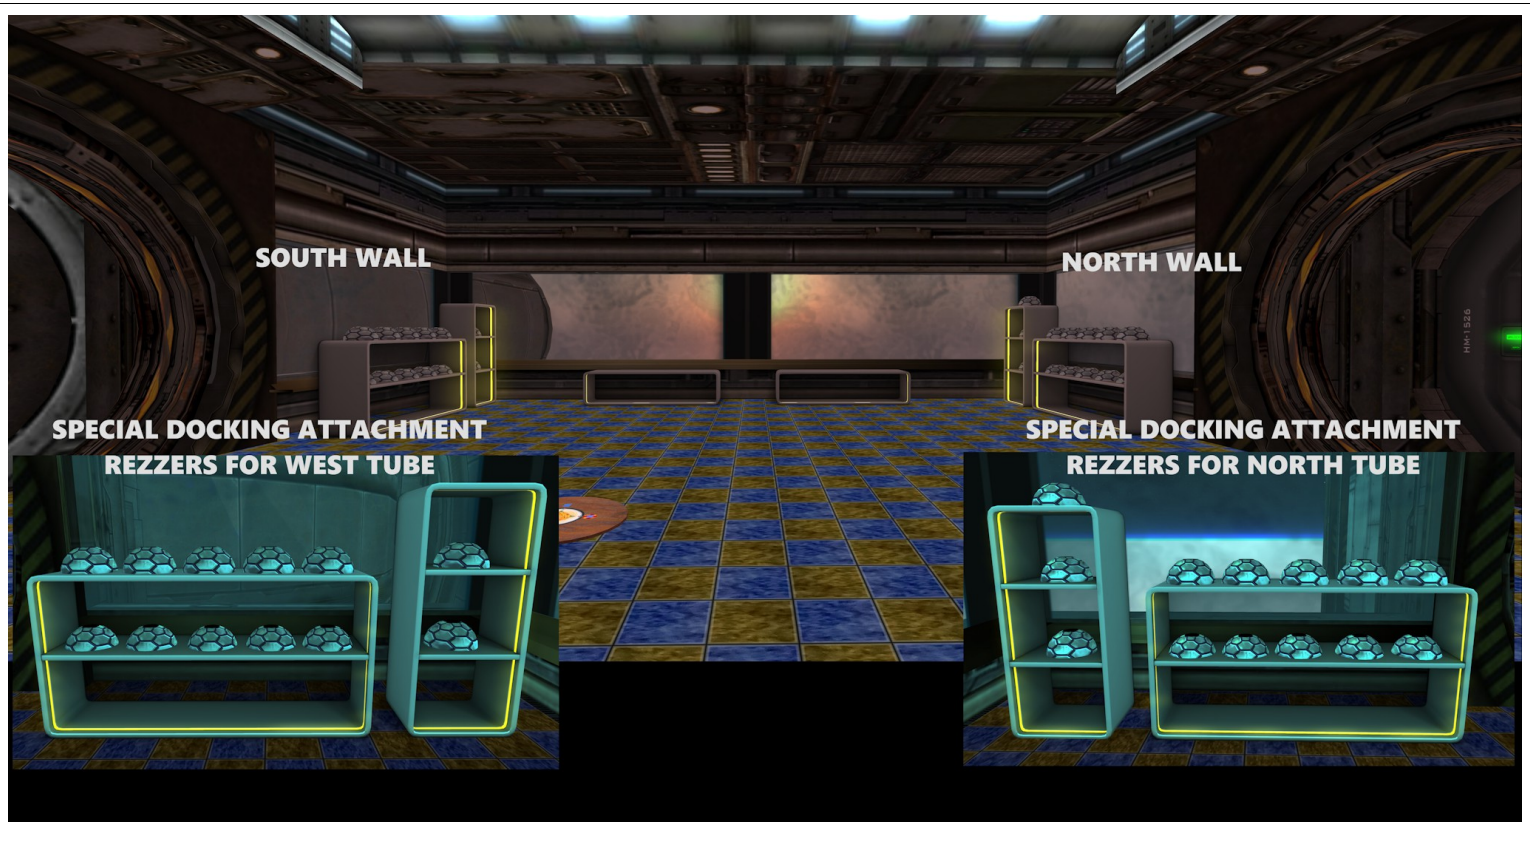

SSTC = SS Thunderchild, SSFK = SS Fighting KOCK

SPECIAL DOCKING ATTACHMENTS

Special Docking Attachments, Landing Pads and Hangers are available for ships in the Rez Room Q04D. This is the lower level of the Quarters Deck. Level Q04 has the Station's Shuttle Hanger and two large ship docking ports with rezzers for special attachments and docking requirements. There is a large blue orb on the NW corner of the Rez Room. Touch this for a TP into Rez Room.

The SLurl is

<http://maps.secondlife.com/secondlife/Milda/100/193/3811>

The Rez Room Rezzers for the North and West docking tubes are on the North and South wall respectively. The

North Docking Tube is connected directly to the Rez Room and can be accessed directly. The West Docking Tube is connected to the center Lift Stack and can be reached from there.

NOTE

- There are demo ships for each of the docking attachments.
- Some are not available for flight, just looks.
- Some of the docking attachments are assembled with two rezzers.
- When a rezzers is in use, a glowing ball will be on top of the rezzers.
- Rezzers do not have timers, so a rezzed docking attachment will remain until it is manually derezzed.
- Rezzers are in sets by numbers. A rezzers that works on the same tube and area will automatically derez when another rezzers uses that same tube and area.
- If you need an attachment that is not available, See Iris Herouin, Station Manager.