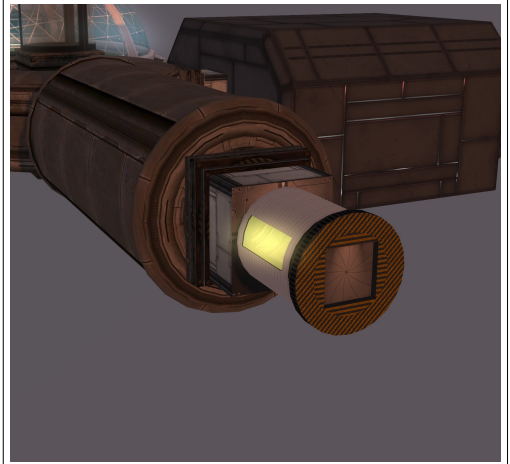

NOTE

- There are demo ships for each of the docking attachments.
- Some are not available for flight, just looks.
- Some of the docking attachments are assembled with two rezzers.
- When a rezzers is in use, a glowing ball will be on top of the rezzers.
- Rezzers do not have timers, so a rezzed docking attachment will remain until it is manually derezzed.
- Rezzers are in sets by numbers. A rezzers that works on the same tube and area will automatically derez when another rezzers uses that same tube and area.
- If you need an attachment that is not available, See Iris Herouin, Station Manager.

NORTH TUBE
Neo-Glide Docking Tube
&
Neo-Glide Spacecraft

NORTH TUBE
SLAB Shell Unit

NORTH TUBE
Single Door Room

NORTH TUBE
Sojourner Docking Port

NORTH TUBE
Captains Yacht Dock

NORTH TUBE
ModuPod Room

NORTH TUBE
Aeroshuttle Dock

NORTH TUBE
Shuttlecraft Dock

NORTH TUBE
Europa Outpost

WEST TUBE
Space Dock

WEST TUBE
Forseti Hanger

WEST TUBE
Elbow Dock

WEST TUBE
Docking Tube
&
Patlan Adapter

WEST TUBE
Airlock Sphere

WEST TUBE
Docking Tube

WEST TUBE
Elbow Dock
&
Curamal Adapter

FEES

Docking ports and accommodations that can be rented, will have a rental box or meter near the door. For large ship, the meter will need to be unlocked prior to rental. Rentals are based on the amount of land impact needed for the ship and other personal accessories.