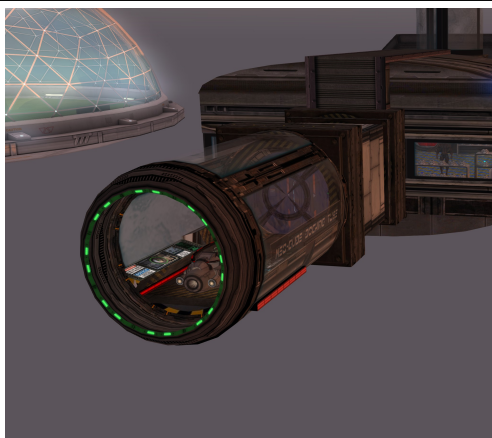

NOTE

- There are demo ships for each of the docking attachments.
- Some are not available for flight, just looks.
- Some of the docking attachments are assembled with two rezzers.
- When a rezzers is in use, a glowing ball will be on top of the rezzers.
- Rezzers do not have timers, so a rezzed docking attachment will remain until it is manually derezzed.
- Rezzers are in sets by numbers. A rezzers that works on the same tube and area will automatically derez when another rezzers uses that same tube and area.
- If you need an attachment that is not available, See Iris Herouin, Station Manager.

Rezzer Attachment List

Each of the rezzers has a float text tag above it. Images of each attachments or attachment set are shown below.

NORTH SIDE REZZERS

Type C Sshuttlecraft	Captains Yacht Dock	Captains Space Yacht	ModuPod Room	Aeroshuttle Dock	Shuttlecraft Dock
Neo-Glide Spacecraft	Sojourner Space Yacht	Sojourner Docking Port	Single door Room	SLAB Shell Unit	Neo-Glide Docking Tube
Europa Outpost					

South Wall Rezzer Set

North Wall Rezzer Set

SOUTH SIDE REZZERS

Space Dock	Shortbow Starship	Forseti Hanger	Curamal Starship	Elbow Dock	Metrero Freighter
Patlan Adapter	Patlan Cruiser	Docking Tube	Airlock Sphere	Thynome Guardian	Curamal Adapter

NORTH TUBE
Neo-Glide Docking Tube
&
Neo-Glide Spacecraft

NORTH TUBE
SLAB Shell Unit

NORTH TUBE
Single Door Room

NORTH TUBE
Sojourner Docking Port

NORTH TUBE
Captains Yacht Dock

NORTH TUBE
ModuPod Room

NORTH TUBE
Aeroshuttle Dock