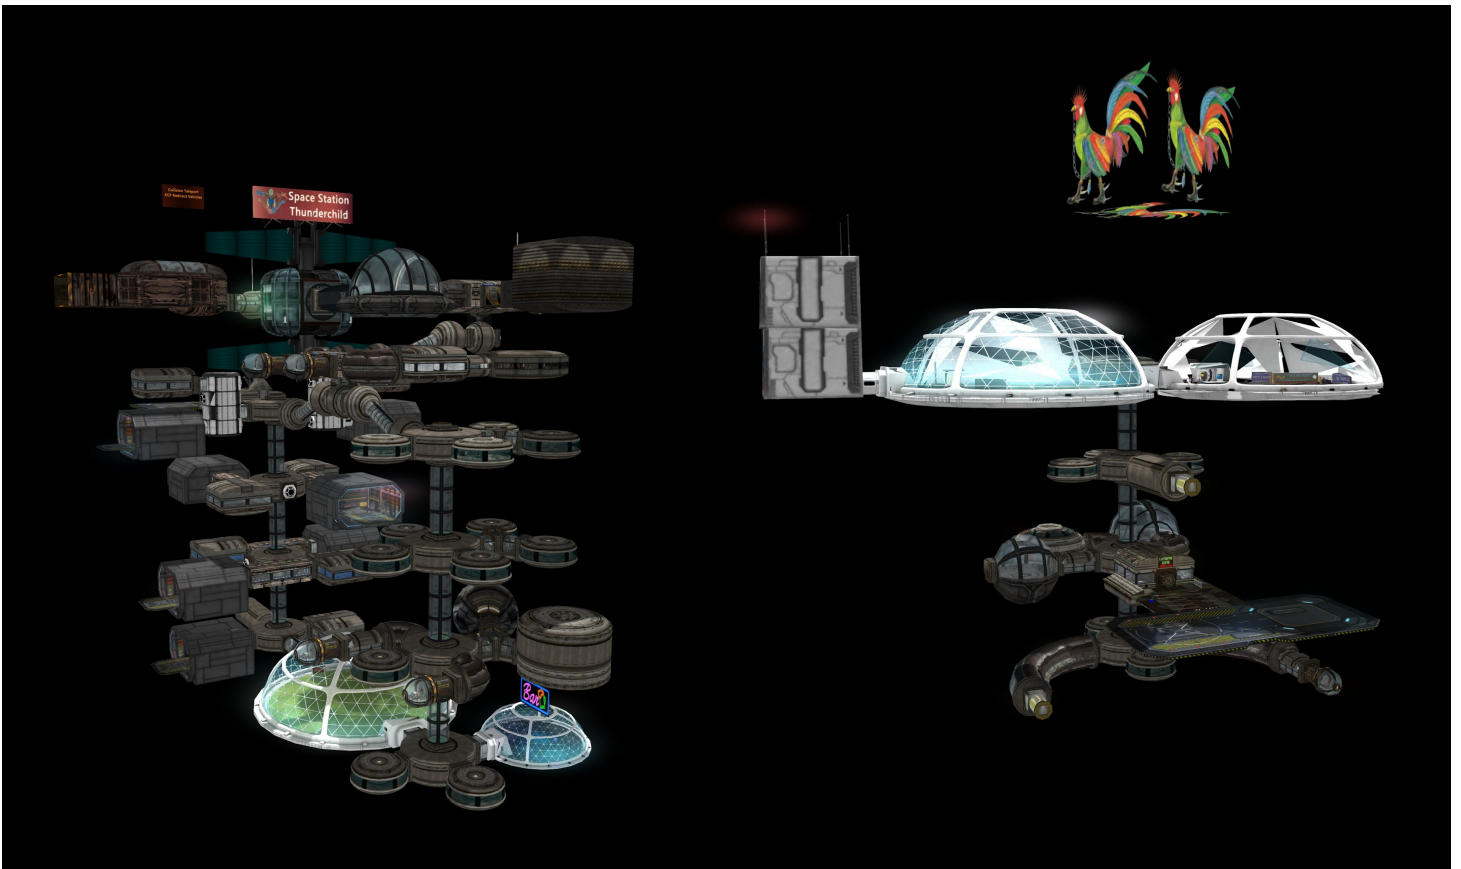

**SPACE STATION THUNDERCHILD #SS-04202019
MILDA REGION, ALTITUDE 3,900 METERS
&
SPACE STATION FIGHTING KOCK #SS-12242021
TRIASM REGION, 3,900 METERS
Rev. 02/14/22**

SHIP DOCKING & BERTHING

**ALSO COVERS
SPECIAL DOCKING ATTACHMENTS AND HANGERS
LONG-TERM USE FEES**

DOCK ACCOMMODATIONS

	SSTC (MILDA)	SSFK (TRIASM)
TUBE PORT DOCK	51, 177 ALT 3935 48, 174 ALT 3813	87, 177 ALT 3875 127, 180 ALT 3821
LARGE LANDING PLATFORM	37, 177 ALT 3896	84, 193 ALT 3847
HANGER, DUCK BILL	99, 97 ATL 3935	N/A
DOMED LANDING PAD	192, 173 ALT 3937	83, 99 ALT 3850
LARGE CARGO BAY	N/A	194, 192 ALT 3908
OTHER AIR PLATFORM	N/A	139, 57 ALT 2001
QUARTERS WITH HANGER	6 TOTAL	N/A
GROUND LEVEL PLATFORM	153, 200 ATL 96	88, 93 ALT 122
PARKING & ENTRY	194, 140 ALT 48	68, 62 ALT 65 135, 48 ALT 66

SSTC = SS Thunderchild, SSFK = SS Fighting KOCK

SPECIAL DOCKING ATTACHMENTS

Special Docking Attachments, Landing Pads and Hangers are available for ships in the Rez Room Q04D. This is the lower level of the Quarters Deck. Level Q04 has the Station's Shuttle Hanger and two large ship docking ports with rezzers for special attachments and docking requirements. There is a large blue orb on the NW corner of the Rez Room. Touch this for a TP into Rez Room.

NOTE

- There are demo ships for each of the docking attachments.
- Some are not available for flight, just looks.
- Some of the docking attachments are assembled with two rezzers.
- When a rezzers is in use, a glowing ball will be on top of the rezzers.
- Rezzers do not have timers, so a rezzed docking attachment will remain until it is manually derezzed.
- Rezzers are in sets by numbers. A rezzers that works on the same tube and area will automatically derez when another rezzers uses that same tube and area.
- If you need an attachment that is not available, See Iris Herouin, Station Manager.