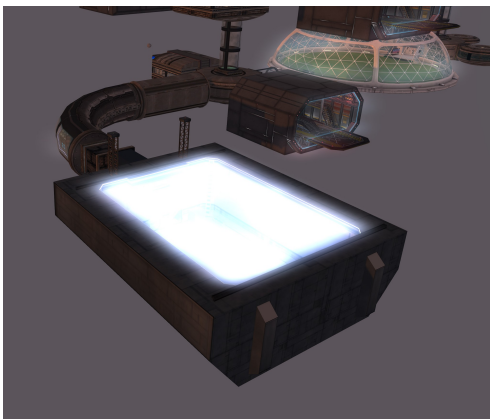

WEST TUBE
Space Dock