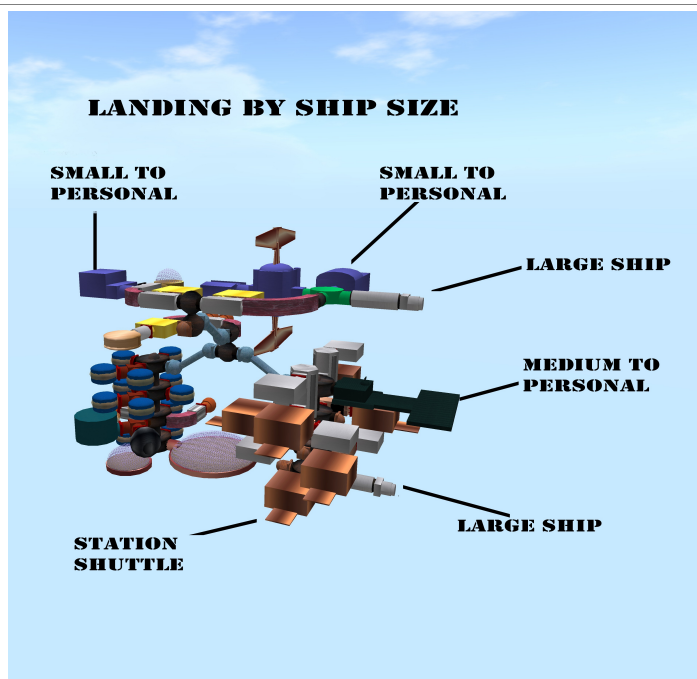

**SPACE STATION THUNDERCHILD #SS-04202019
MILDA REGION, ALTITUDE 3,900 METERS
&
SPACE STATION FIGHTING KOCK #SS-12242021
TRIASM REGION, 3,900 METERS
Rev. 02/14/22**

SHIP DOCKING & BERTHING

**ALSO COVERS
SPECIAL DOCKING ATTACHMENTS AND HANGERS
LONG-TERM USE FEES**

QUICK DOCKING INFORMATION CARD

http://sl.thunderchild.net/doc/SS_Thunderchild_QUICK_LANDING.pdf

http://sl.thunderchild.net/doc/SS_Fighting_KOCK-QUICK-REF-CARD.pdf

Includes region coordinates for docking ports and entrances and size of ships supported

DOCK ACCOMMODATIONS

	SSTC (MILDA)	SSFK (TRIASM)
TUBE PORT DOCK	51, 177 ALT 3935 48, 174 ALT 3813	87, 177 ALT 3875 127, 180 ALT 3821
LARGE LANDING PLATFORM	37, 177 ALT 3896	84, 193 ALT 3847
HANGER, DUCK BILL	99, 97 ATL 3935	N/A
DOMED LANDING PAD	192, 173 ALT 3937	83, 99 ALT 3850
LARGE CARGO BAY	N/A	194, 192 ALT 3908
OTHER AIR PLATFORM	N/A	139, 57 ALT 2001
QUARTERS WITH HANGER	6 TOTAL	N/A
GROUND LEVEL PLATFORM	153, 200 ATL 96	88, 93 ALT 122
PARKING & ENTRY	194, 140 ALT 48	68, 62 ALT 65 135, 48 ALT 66

SSTC = SS Thunderchild, SSFK = SS Fighting KOCK

SPECIAL DOCKING ATTACHMENTS

Special Docking Attachments, Landing Pads and Hangers are available for ships in the Rez Room Q04D. This is the lower level of the Quarters Deck. Level Q04 has the Station's Shuttle Hanger and two large ship docking ports with rezzers for special attachments and docking requirements. There is a large blue orb on the NW corner of the Rez Room. Touch this for a TP into Rez Room.