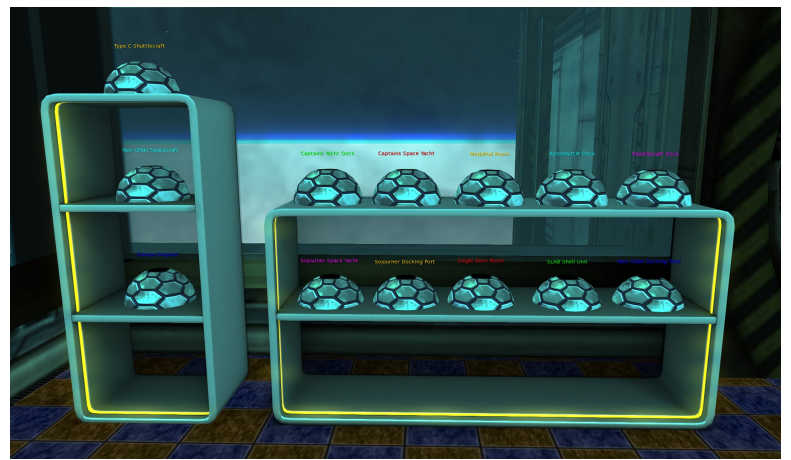

SSTC = SS Thunderchild, SSFK = SS Fighting KOCK

SPECIAL DOCKING ATTACHMENTS

Special Docking Attachments, Landing Pads and Hangers are available for ships in the Rez Room Q04D. This is the lower level of the Quarters Deck. Level Q04 has the Station's Shuttle Hanger and two large ship docking ports with rezzers for special attachments and docking requirements. There is a large blue orb on the NW corner of the Rez Room. Touch this for a TP into Rez Room.

NOTE

- There are demo ships for each of the docking attachments.
- Some are not available for flight, just looks.
- Some of the docking attachments are assembled with two rezzers.
- When a rezzers is in use, a glowing ball will be on top of the rezzers.
- Rezzers do not have timers, so a rezzed docking attachment will remain until it is manually derezzed.
- Rezzers are in sets by numbers. A rezzers that works on the same tube and area will automatically derez when another rezzers uses that same tube and area.
- If you need an attachment that is not available, See Iris Herouin, Station Manager.

Rezzer Attachment List

Each of the rezzers has a float text tag above it. Images of each attachments or attachment set are shown below.

NORTH SIDE REZZERS

Type C Sshuttlecraft	Captains Yacht Dock	Captains Space Yacht	ModuPod Room	Aeroshuttle Dock	Shuttlecraft Dock
Neo-Glide Spacecraft	Sojourner Space Yacht	Sojourner Docking Port	Single door Room	SLAB Shell Unit	Neo-Glide Docking Tube
Europa Outpost					

South Wall Rezzer Set

North Wall Rezzer Set

SOUTH SIDE REZZERS

Space Dock	Shortbow Starship	Forseti Hanger	Curamal Starship	Elbow Dock	Metrero Freighter
Patlan Adapter	Patlan Cruiser	Docking Tube	Airlock Sphere	Thynome Guardian	Curamal Adapter