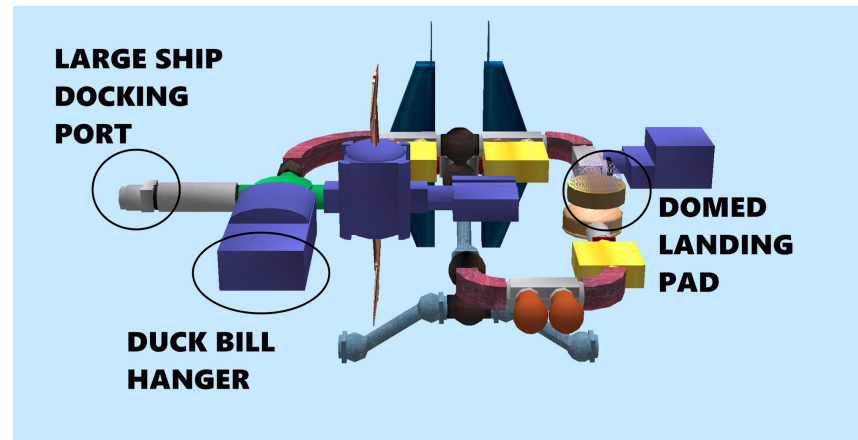

QUICK LANDING REFERENCE

LARGE SHIPS MAIN LEVEL 00

TUBE PORT DOCK
51, 177 ALT 3935

<http://maps.secondlife.com/secondlife/Milda/51/177/3935>

LARGE SHIPS QUARTERS LEVEL 04

TUBE PORT DOCK WEST - ADAPTERS AVAILABLE
48, 174 ALT 3813

<http://maps.secondlife.com/secondlife/Milda/48/174/3813>

TUBE PORT DOCK NORTH - ADAPTERS AVAILABLE
101, 216 ALT 3810

<http://maps.secondlife.com/secondlife/Milda/101/216/3810>

MEDIUM TO PERSONAL SHIPS

LARGE LANDING PLATFORM
37, 177 ALT 3896

<http://maps.secondlife.com/secondlife/Milda/37/177/3896>

SMALL TO PERSONAL SHIPS

DOMED LANDING PAD
192, 173 ALT 3937

<http://maps.secondlife.com/secondlife/Milda/192/173/3937>

SMALL TO PERSONAL SHOPS

HANGER MAIN LEVEL 00
99, 97 ATL 3935

<http://maps.secondlife.com/secondlife/Milda/99/97/3935>

PRIMARY DOCUMENTS LINK

<http://sl.thunderchild.net/doc/TCGWS-DocPrimeLinks.pdf>