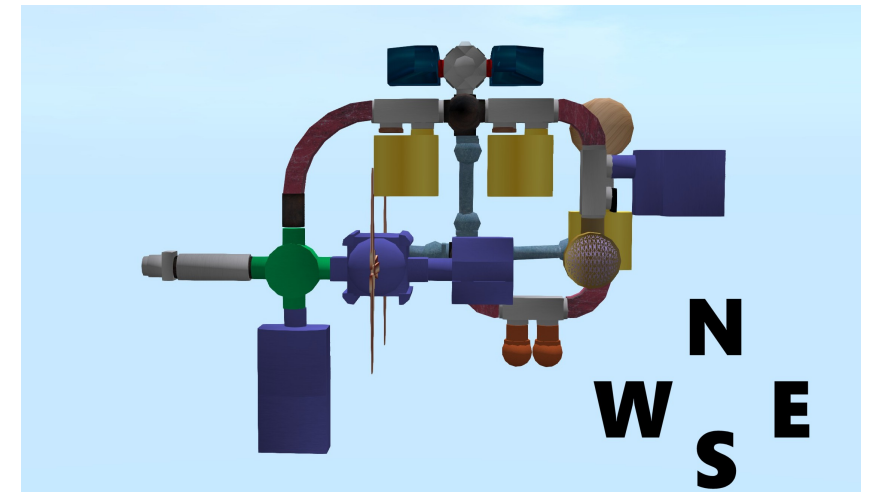

QUICK LANDING REFERENCE

LARGE SHIPS MAIN LEVEL 00

TUBE PORT DOCK
51, 177 ALT 3935

<http://maps.secondlife.com/secondlife/Milda/51/177/3935>

LARGE SHIPS QUARTERS LEVEL 04

TUBE PORT DOCK WEST - ADAPTERS AVAILABLE
48, 174 ALT 3813

<http://maps.secondlife.com/secondlife/Milda/48/174/3813>

TUBE PORT DOCK NORTH - ADAPTERS AVAILABLE
101, 216 ALT 3810

<http://maps.secondlife.com/secondlife/Milda/101/216/3810>

MEDIUM TO PERSONAL SHIPS

LARGE LANDING PLATFORM
37, 177 ALT 3896

<http://maps.secondlife.com/secondlife/Milda/37/177/3896>

SMALL TO PERSONAL SHIPS

DOMED LANDING PAD
192, 173 ALT 3937

<http://maps.secondlife.com/secondlife/Milda/192/173/3937>

SMALL TO PERSONAL SHOPS

HANGER MAIN LEVEL 00
99, 97 ATL 3935

<http://maps.secondlife.com/secondlife/Milda/99/97/3935>

PRIMARY DOCUMENTS LINK

<http://sl.thunderchild.net/doc/TCGWS-DocPrimeLinks.pdf>