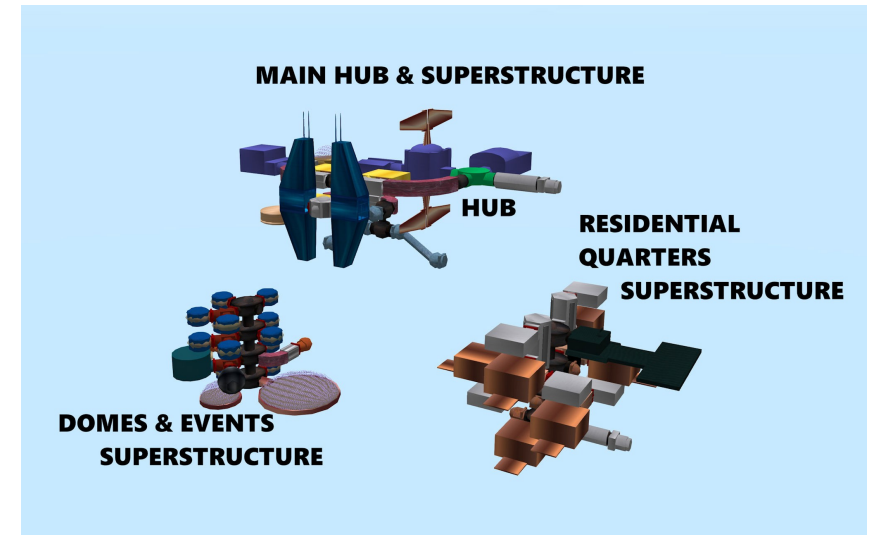

QUICK LANDING REFERENCE

LARGE SHIPS MAIN LEVEL 00

TUBE PORT DOCK
51, 177 ALT 3935

<http://maps.secondlife.com/secondlife/Milda/51/177/3935>

LARGE SHIPS QUARTERS LEVEL 04

TUBE PORT DOCK WEST - ADAPTERS AVAILABLE
48, 174 ALT 3813

<http://maps.secondlife.com/secondlife/Milda/48/174/3813>

TUBE PORT DOCK NORTH - ADAPTERS AVAILABLE
101, 216 ALT 3810

<http://maps.secondlife.com/secondlife/Milda/101/216/3810>

MEDIUM TO PERSONAL SHIPS

LARGE LANDING PLATFORM
37, 177 ALT 3896

<http://maps.secondlife.com/secondlife/Milda/37/177/3896>

SMALL TO PERSONAL SHIPS

DOMED LANDING PAD
192, 173 ALT 3937

<http://maps.secondlife.com/secondlife/Milda/192/173/3937>

SMALL TO PERSONAL SHOPS

HANGER MAIN LEVEL 00
99, 97 ATL 3935

<http://maps.secondlife.com/secondlife/Milda/99/97/3935>

PRIMARY DOCUMENTS LINK

<http://sl.thunderchild.net/doc/TCGWS-DocPrimeLinks.pdf>