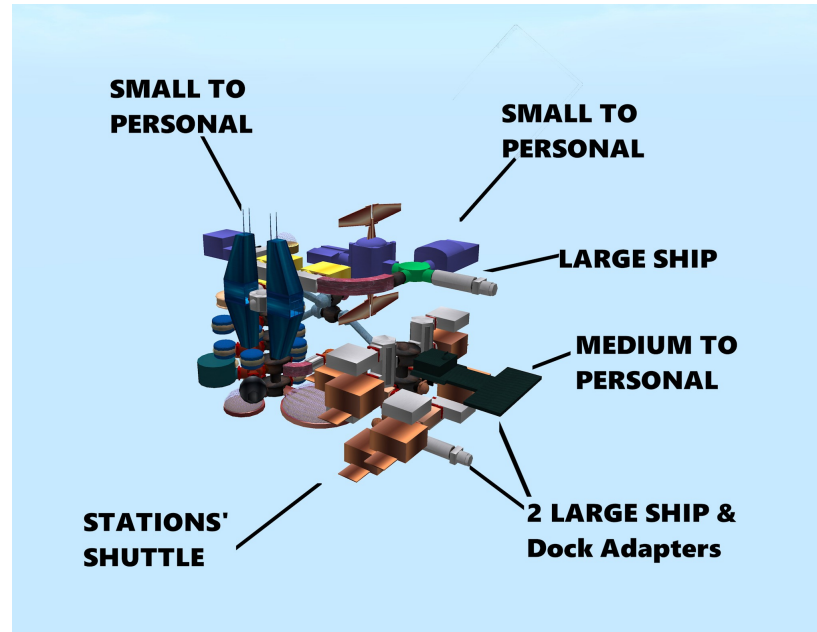

QUICK LANDING REFERENCE

LARGE SHIPS MAIN LEVEL 00

TUBE PORT DOCK
51, 177 ALT 3935

<http://maps.secondlife.com/secondlife/Milda/51/177/3935>

LARGE SHIPS QUARTERS LEVEL 04

TUBE PORT DOCK WEST - ADAPTERS AVAILABLE
48, 174 ALT 3813

<http://maps.secondlife.com/secondlife/Milda/48/174/3813>

TUBE PORT DOCK NORTH - ADAPTERS AVAILABLE
101, 216 ALT 3810

<http://maps.secondlife.com/secondlife/Milda/101/216/3810>

MEDIUM TO PERSONAL SHIPS

LARGE LANDING PLATFORM
37, 177 ALT 3896

<http://maps.secondlife.com/secondlife/Milda/37/177/3896>

SMALL TO PERSONAL SHIPS

DOMED LANDING PAD
192, 173 ALT 3937

<http://maps.secondlife.com/secondlife/Milda/192/173/3937>

SMALL TO PERSONAL SHOPS

HANGER MAIN LEVEL 00
99, 97 ATL 3935

<http://maps.secondlife.com/secondlife/Milda/99/97/3935>

PRIMARY DOCUMENTS LINK

<http://sl.thunderchild.net/doc/TCGWS-DocPrimeLinks.pdf>