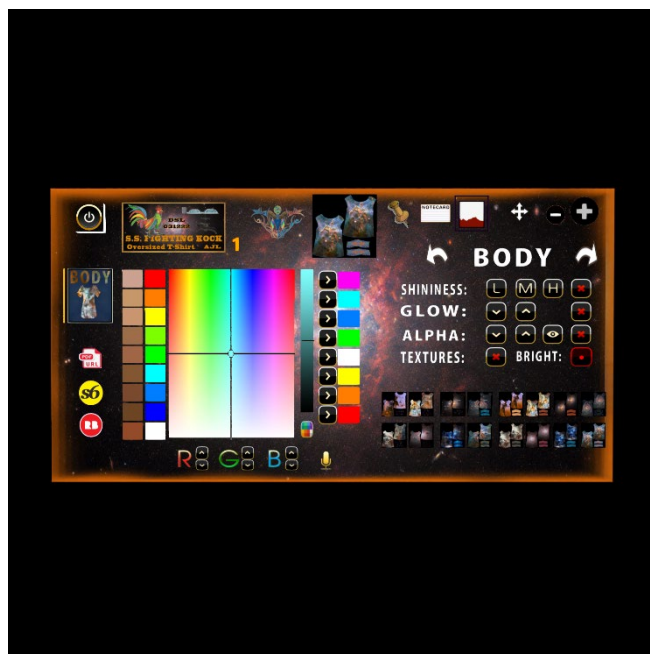

FEATURES

- Shirt and several HUDs
- Additional HUDs for clothing textures available.
- Matching Real Life clothing at online stores.

HUD & USE

The HUD system I use is by Creative Designs. The HUD and clothing work on a channel number, Similar clothing lines will have the same channel number. All Women's Oversized T-Shirts by White Canvas with the SKU **ovrsztsht,wc1** are on the same channel and can be used with all the sets of HUDs for this shirt. The HUD provides control for color tinting, shininess, glow, alpha, texture and bright for the clothing.

Once you've added the clothing to what you are wearing, double click on the HUD to attach it to the screen. You can move it around using the editing tools. Hit the open/close button to close and reopen it so the scripts have all reset.

You will need to touch the select button and then touch the select texture button. This ensures the clothing is selected.

You can now play with the other sections. The Color tinting will apply a color to the clothing. The sizing buttons will change the overall size of the clothing to a certain degree. The eye on the Alpha row, will make the clothing transparent. The Red Xs will cancel any one of the alterations.

The Info & RL Links provide information and landmarks for inworld sites. The HUD label will open the SL Marketplace page and the URL PDF will open the current PDF file from SL.Thunderchild.net.