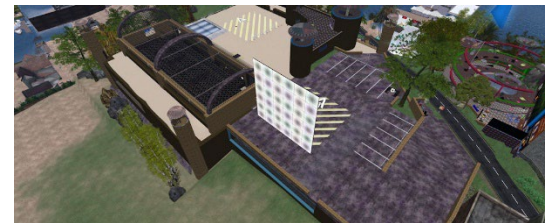

Sandcastle-Description.docx
SKU: Sandcastle-Description

PDF: <https://thunderchild.net/SL/doc/Sandcastle-Description.pdf>
Revised: 04/06/23

The Sandcastle Sandbox

The Sandcastle side hosts the Mirror server site and group sandboxes. Residential units are available on the Space Station Fighting KOCK (SSFK) and the Fighting KOCK Rock (SSFK-rock, Asteroid base). These units are covered in more detail in a separate document.

There are working grids on the ground level. Both are operated by level for raising it up to work and going vertical.

Sky platforms are available on site. The round portals teleport between platforms. Each platform has a set of rezzers for larger working spaces. Directions are on the wall by the ground portal.

ALL THINGS NOT ADDRESSED

If in doubt or you have a question, talk or chat with the owner or other staff member.

A screenshot of a virtual interface showing sky sandbox platforms. The title is 'SKY SANDBOX PLATFORMS'. It lists three platform sizes: '1 Square Platform = 64m x 64m', 'Small Platform = 128m x 64m', and 'Large Platform = 170m x 160m x 233m'. There is a grid on the roof and a menu of different textures. A small sandcastle icon is in the top right corner.

SKY SANDBOX PLATFORMS

1 Square Platform = 64m x 64m

Small Platform = 128m x 64m

Large Platform = 170m x 160m x 233m

Platforms rez with a layout grid. Touch for menu of different textures.