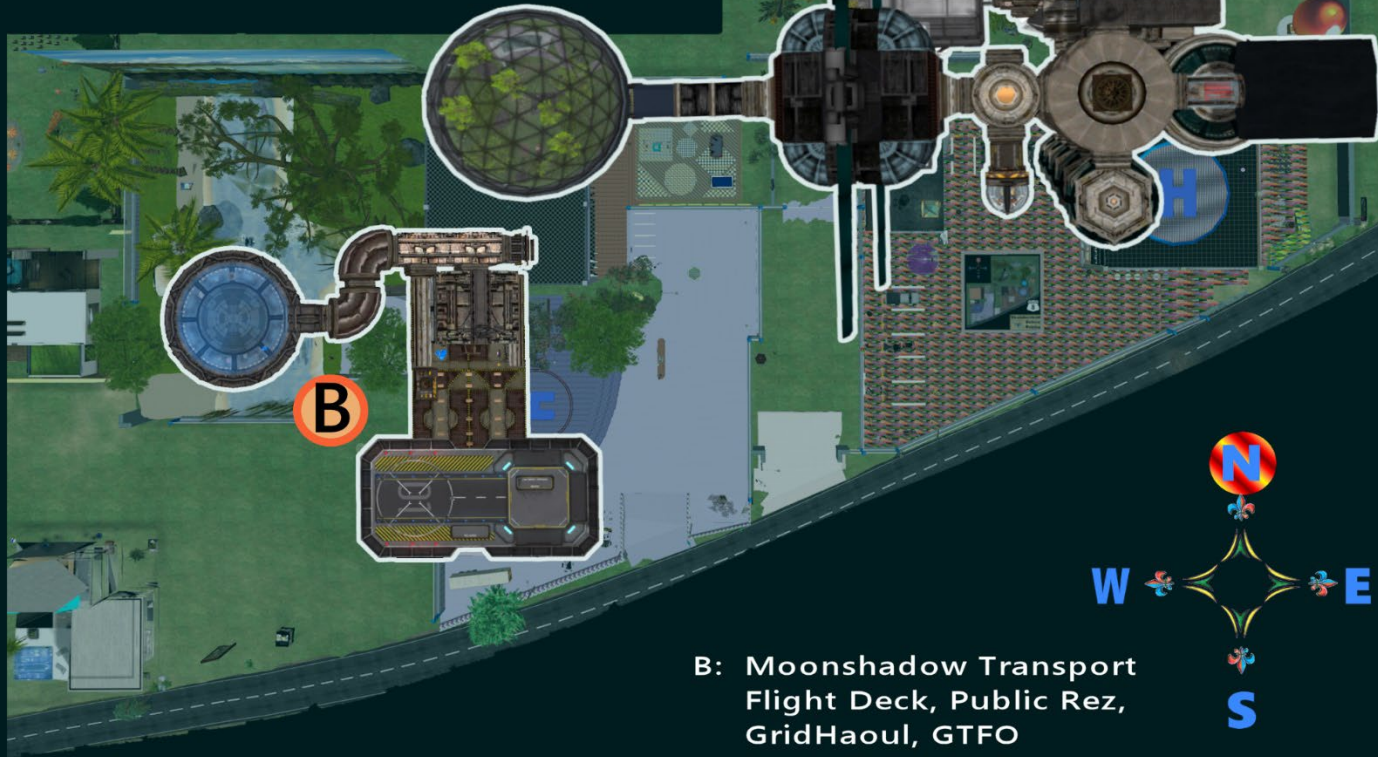

STAFF

General Administrator: AJ Leibengeist

Station Manager: Iris Herouin

Superintendent: bearofboogie

Thunderchild
Space Station
**Station
Modules**

A: SS Thunderchild
Main superstructure
Station Manager Office,
Residential, Domes,
Facility Modules, shops,
Vendors, ships docking,
Stargate, Teleporters,
GridHaul, Bar

B: Moonshadow Transport
Flight Deck, Public Rez,
GridHaoul, GTFO