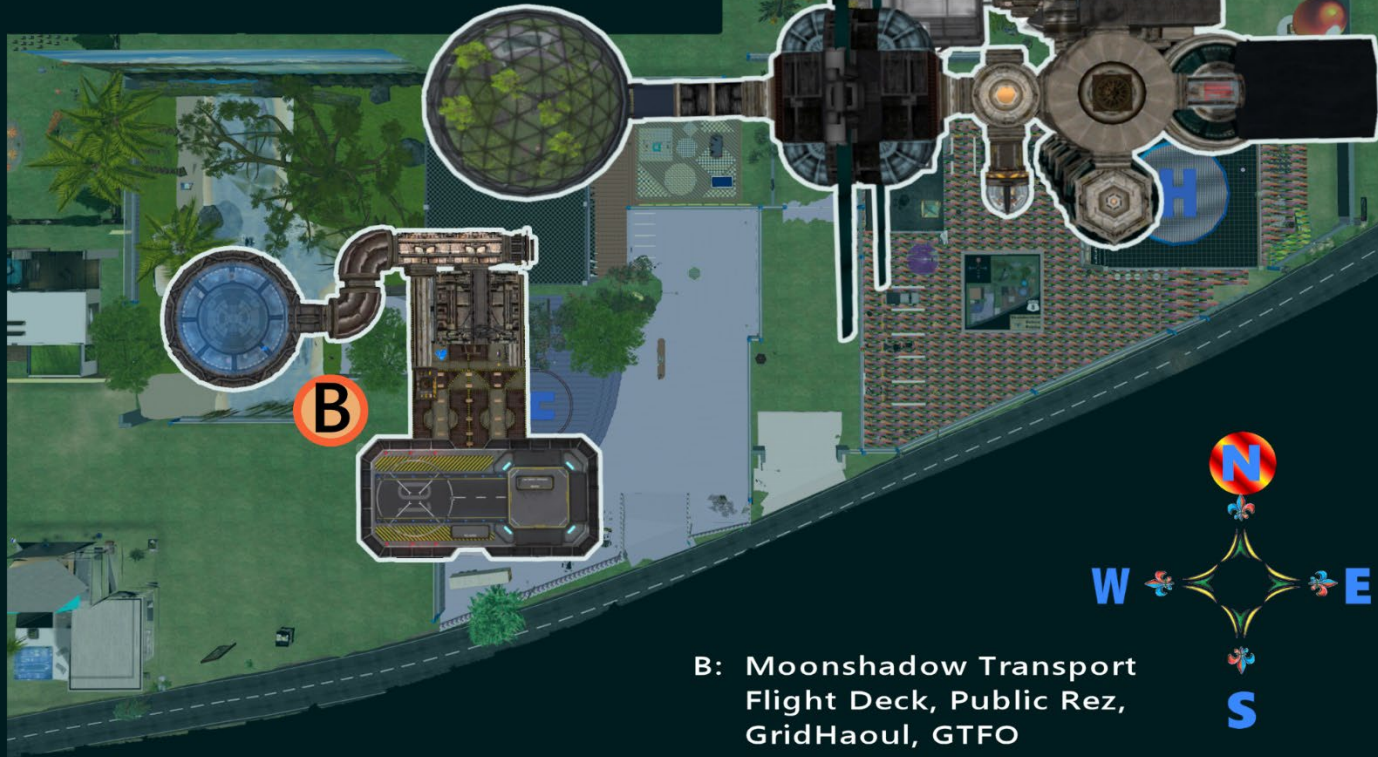

**STAFF**

General Administrator: AJ Leibengeist

Station Manager: Iris Herouin

Superintendent: bearofboogie

Thunderchild  
Space Station  
**Station  
Modules**

**A:** SS Thunderchild  
Main superstructure  
Station Manager Office,  
Residential, Domes,  
Facility Modules, shops,  
Vendors, ships docking,  
Stargate, Teleporters,  
GridHaul, Bar

**B:** Moonshadow Transport  
Flight Deck, Public Rez,  
GridHaoul, GTFO